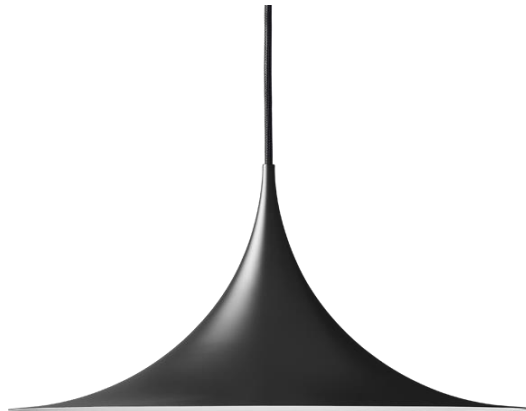

SEMI SM3 // PENDANT LAMP, EU MODEL

Designed by Bonderup & Thorup

PRODUCT

Semi Pendant - Ø60 (White Semi Matt) // 10015265
Semi Pendant - Ø60 (Black Semi Matt) // 10015266

DESCRIPTION

Semi is a unique pendant lamp, based on two quarter-circles put together, back-to-back. It's distinctive arch-shaped shade in lacquered, spun aluminium creates a diffused, cone-shaped light, ideal over a dining table or kitchen work surface.

VERSION - SEMI PENDANT Ø60 / SM3

RAL codes are indicative.

- Fabric wire - White:
- Matt white / White inside // RAL 9003 / RAL 9003 // Gloss level 20 / Gloss level 20
- Fabric wire - Black:
- Matt black / White inside // RAL 9005 / RAL 9003 // Gloss level 20 / Gloss level 20

PENDANT VERSION

Order item - look for part number in the pricelist.

Series contains the following:

SM1, SM2, SM3

Ø 60 cm

Ø 47 cm

Ø 30 cm

COLOURS

// Matt black

// Matt white

FACTS

MEASUREMENT - L X W X H MM

Lamp rosette height: 57 mm
Lamp rosette diameter: 114 mm
Shade height: 300 mm
Shade diameter: Ø600mm
Cable length, exposed: APP. 2200 mm
Cable length, total: APP. 2500 mm