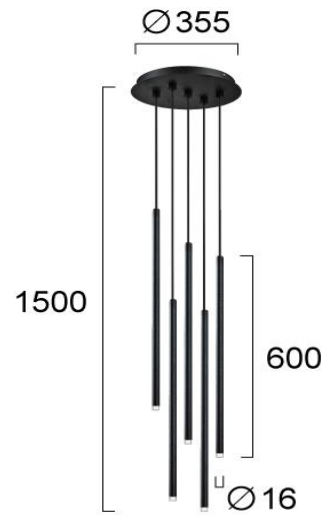

Product Datasheet

Code	4291200
Description	5/L Pendant Light Zenia
Family	ZENIA
Type	PENDANT
Type of Lamp	LED module
Watt	15W
Volt	220-240 VAC
Hertz	50-60 Hz
Class	Class I
IP	IP20
Environment	Indoor
Color	MATT BLACK
Material	ALUMINIUM
Length	D:355
Height	H:1500
Width	h:600
Kelvin	3000K
Lumen	845 Lm
Beam Angle	Beam Angle 25* / CRI 80
Dimmable	Non-Dimmable