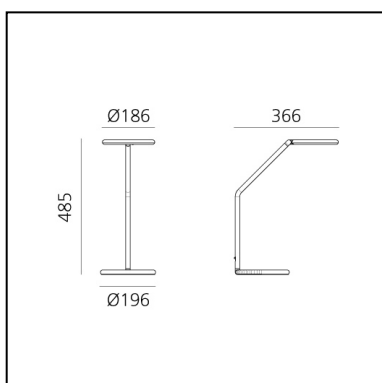

Vine Light - Table

BIG - Bjarke Ingels Group

LUMINAIRE

- Watt: **8W**

BESCHREIBUNG

Vine Light is a pure and balanced line that reaches great freedom of movement with only two joints, leaving users free to define their own light with a simple gesture.

An unbroken section, measuring only 16 mm for the small versions and 25 mm for the big ones (floor, wall), shapes the structure and houses all the opto-electronic and mechanical elements.

Its minimalist presence creates a perfect balance among different materials, weights, light quality, precision of movement and functionality.

DIMENSION

- Länge: **cm 36.6**
- Höhe: **cm 48.5**
- Durchmesser Fuß: **cm 19.6**