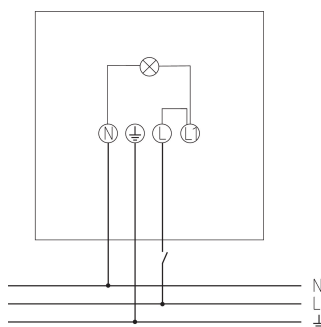

Connection example

Subject to technical changes and misprints

additional information at: www.theben.de/product/1020699

The load data are determined with exemplary selected illuminants and are therefore typical data due to the large number of available products.