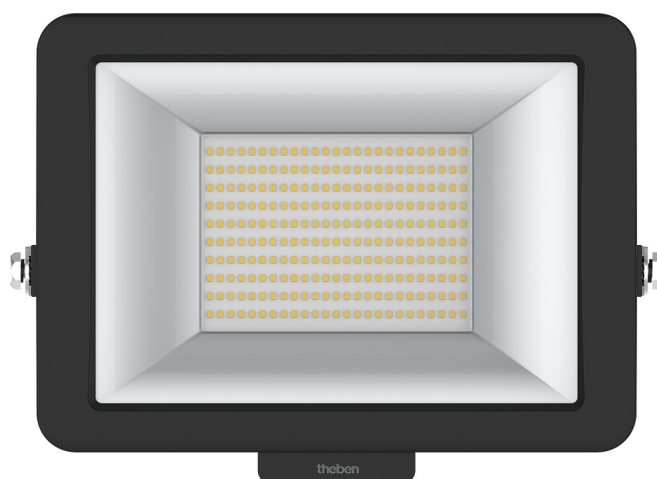

# theLeda B100L W BK

Item no.: 1020699

# theben

LED spotlights

LED light without motion detector

## Description

- LED spotlight 100 W
- Suitable for outdoor use
- Flexible extension options thanks to optional module with motion detector including switch output or light sensor incl. switch output
- Spotlight can be turned by 360°
- Not dimmable

## Technical data

theLeda B100L W BK	
Operating voltage	230 V AC
Frequency	50 Hz
Colour	Black (similar RAL 9005)
Installation type	Wall and ceiling installation, Outdoor
LED output (lighting current)	11250 lm
Colour temperature	3000 K, warmwhite
Colour rendering index	< 80