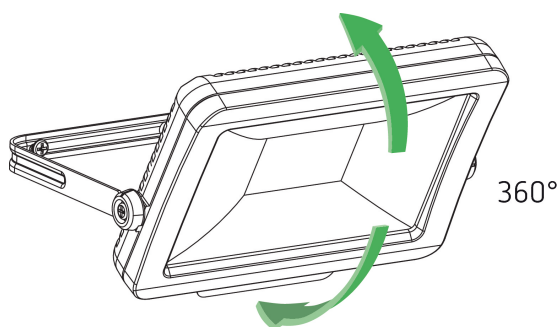

Connection example

Subject to technical changes and misprints

additional information at: www.theben.de/product/1020699

The load data are determined with exemplary selected illuminants and are therefore typical data due to the large number of available products.