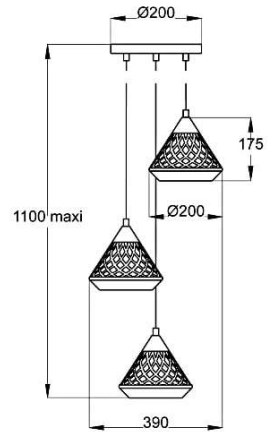

Category: Pendants