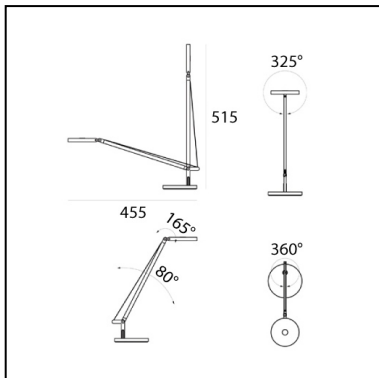

Demetra Micro Table - 3000K - Anthracite Grey

Naoto Fukasawa

IP20    Dimmbar: 

LUMINAIRE

- Watt: **6W**
- Spannung (V): **100-240V**
- Lichtstrom (lm): **257lm**
- CCT: **3000K**
- Efficiency: **49%**
- Efficacy: **42.82lm/W**
- CRI: **90**
- Dimmer Typology: **Microswitch Dimmer**

BESCHREIBUNG

Demetra micro, in the table and wall version with arm, offers the same freedom of the traditional version, i.e. utmost flexibility in directing light across space. While its power and flow are just slightly reduced compared to the classical version, it has all the same pluses in terms of operation and lighting performance. warm light tone very high Cri 90 light quality maximum performance Dimmable with microswitch located on the appliance's head, it emits warm light with a very high colour yield (Cri 90) Its dimension is therefore minimized to fit into the smallest spaces and to expand the range of potential applications of the entire Demetra family, ideal for work and hospitality locations, as well as for home use.

ARTIKELNUMMER: 1747010A

FUNKTIONEN

- Artikelnummer: **1747010A**
- Farbe: **Anthracite grey**
- Installation: **Tischleuchte**
- Material: **aluminium, technopolymer, zamak**
- Serie: **Design Collection**
- Anwendungsbereich: **Innenbeleuchtung**
- Lichtverteilung: **Direct**
- design: **Naoto Fukasawa**

DIMENSION

- Länge: **cm 13**
- Breite: **cm 12**
- Höhe: **cm 14**
- Breite: **cm 10**
- Durchmesser Fuß: **cm 12**
- Max Erweiterungslänge: **cm 51**
- Max Erweiterungsbreite: **cm 48**
- Glühdrahttest: **750°**