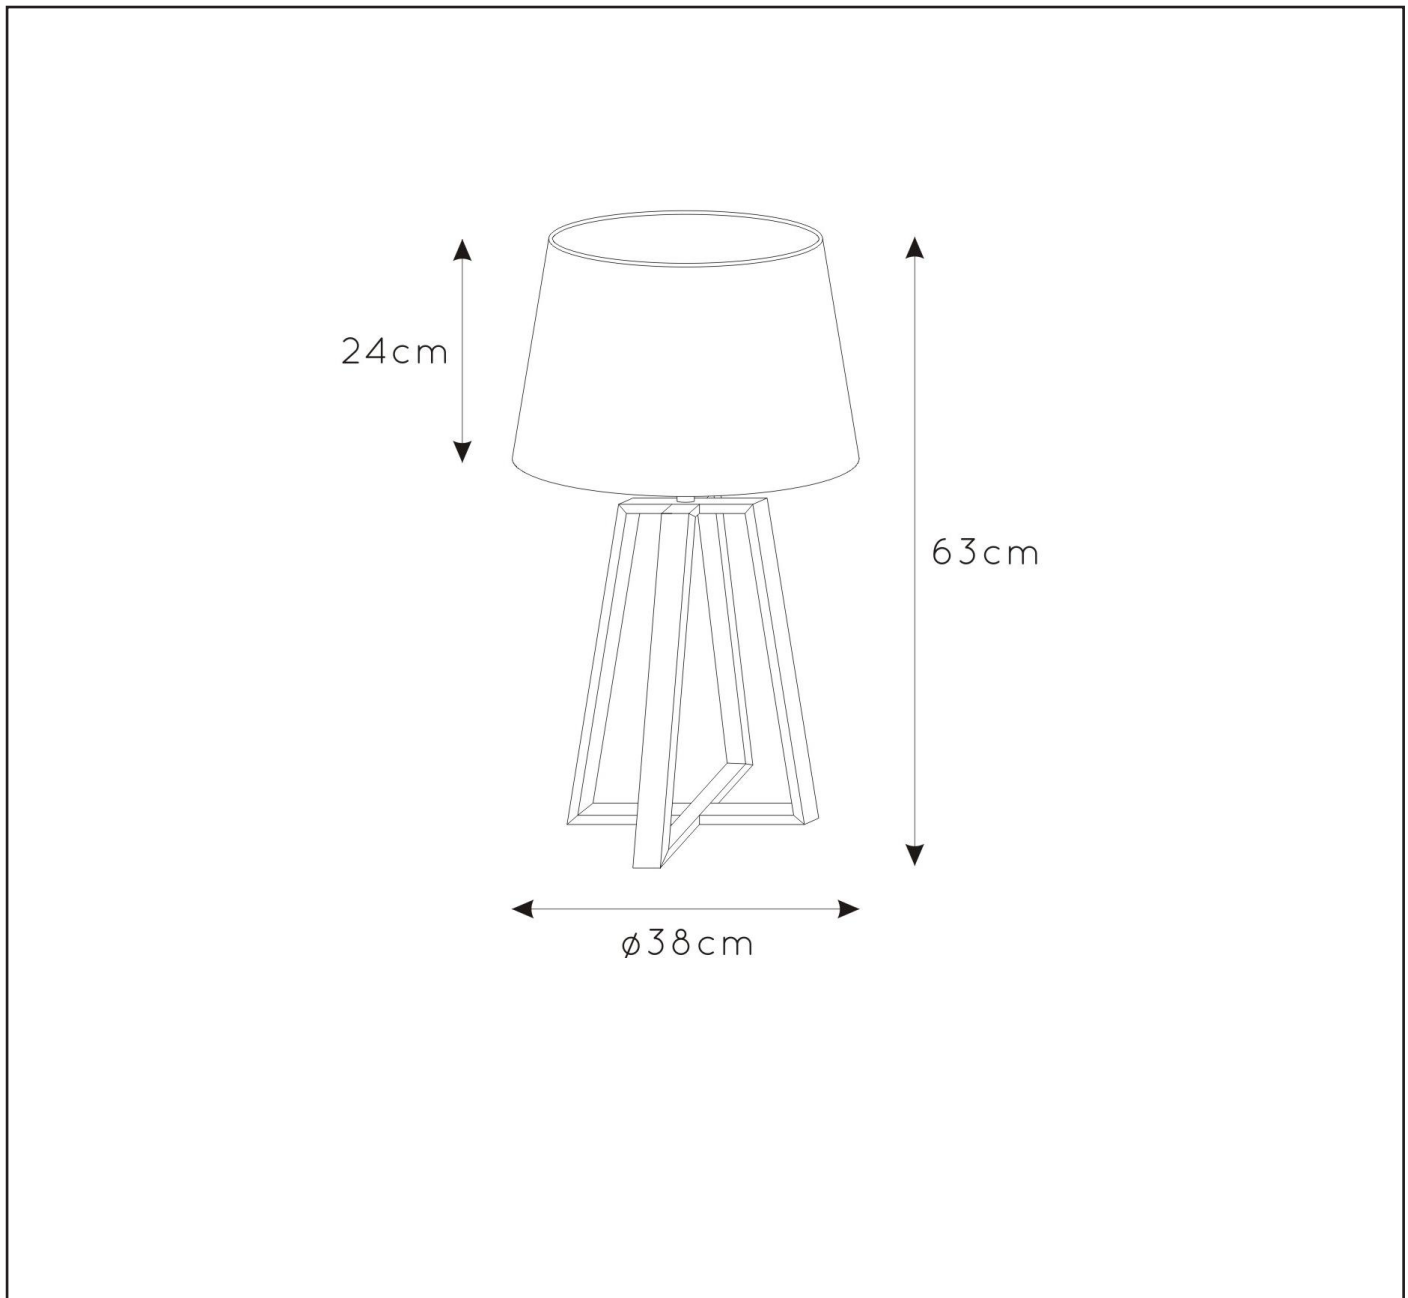

**RECOMMENDED  
LUCIDE LIGHT  
SOURCE**

49042/05/62

Light source dimmable : Yes

Light source incl. : No

**General**

Dimensions LxWxH : Ø 38 cm x 63cm  
 Height minimum : 63cm  
 Height maximum : 63cm  
 Dimensions shade LxWxH : Ø38cmxØ30cmx24cm  
 Main material : Steel+wood veneer+fabric  
 Ceiling rose material : -  
 Color : Antique copper with coffee shade  
 Style : Modern  
 Shape : As shown  
 Weight : 3.56 kg  
 Warranty : 2 years

**Product specifications**

Dimmable : No  
 Light direction : No  
 Adjustable in height : No  
 Directional : No  
 Cable : Yes, Cable on product  
 Cable length : 200cm  
 Sensor : Without Sensor  
 Control : On/off Switch In The Cord  
 IP-Class : 20  
 Electric class : 2  
 Light source including ? : No  
 Lamp socket : E27  
 Light source number : 1  
 Power requirements : 220-240V~50Hz  
 Bulb type & maximum wattage: E27 max.60W

For more specifications of this product please visit  
[www.lucide.com](http://www.lucide.com)

LUCIDE

TECHNICAL DRAWING & DIMENSIONS

## COFFEE LAMP

item number : 31598/81/97

EAN code : 5411212315021

For more specifications, dimensions please visit

[www.lucide.com](http://www.lucide.com)