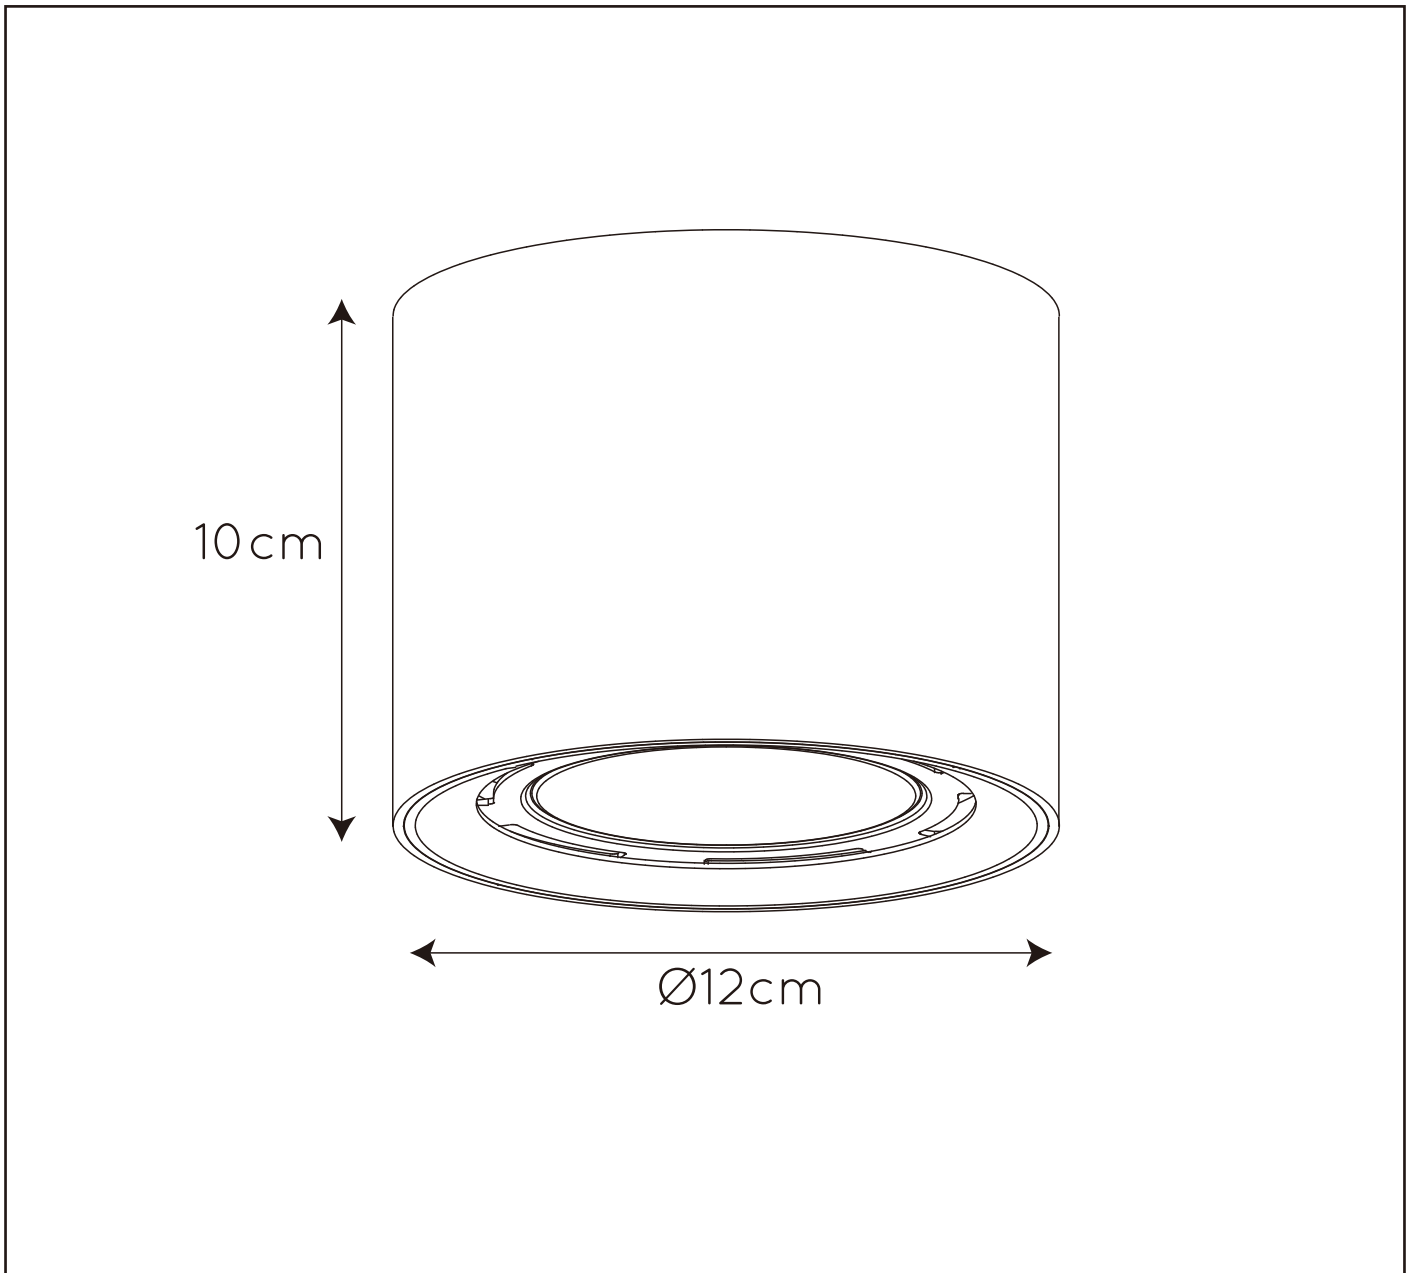

RECOMMENDED LUCIDE LIGHT SOURCE

49041/12/30

Light source dimmable : Yes. Dim to warm
 Light source incl. : Yes

General

Dimensions LxWxH : D12cm x H10cm
Height maximum : 10cm
Dimensions shade LxWxH : N/A
Main material : aluminium
Ceiling rose material : aluminium
Color : Sand Black , Sand White
Style : Modern
Shape : Round
Weight : 0.37kg
Warranty : 2 years

Product specifications

Dimmable : Yes
Light direction : downward
Adjustable in height : No
Directional : Yes
Cable : Without Cable
Cable length : N/A
Sensor : Without Sensor
Control : Light Switch Control
IP-Class : IP20
Electric class : 1
Light source including ? : Yes
Lamp socket : GU10
Light source number : 1
Power requirements : 220-240V~50Hz
Bulb type & maximum wattage : GU10 LED MAX.12W

For more specifications of this product please visit
www.lucide.com

FEDLER

Item number : 09921/12/30

EAN code : 5411212092120

Item number : 09921/12/31

EAN code : 5411212092137

For more specifications, dimensions please visit