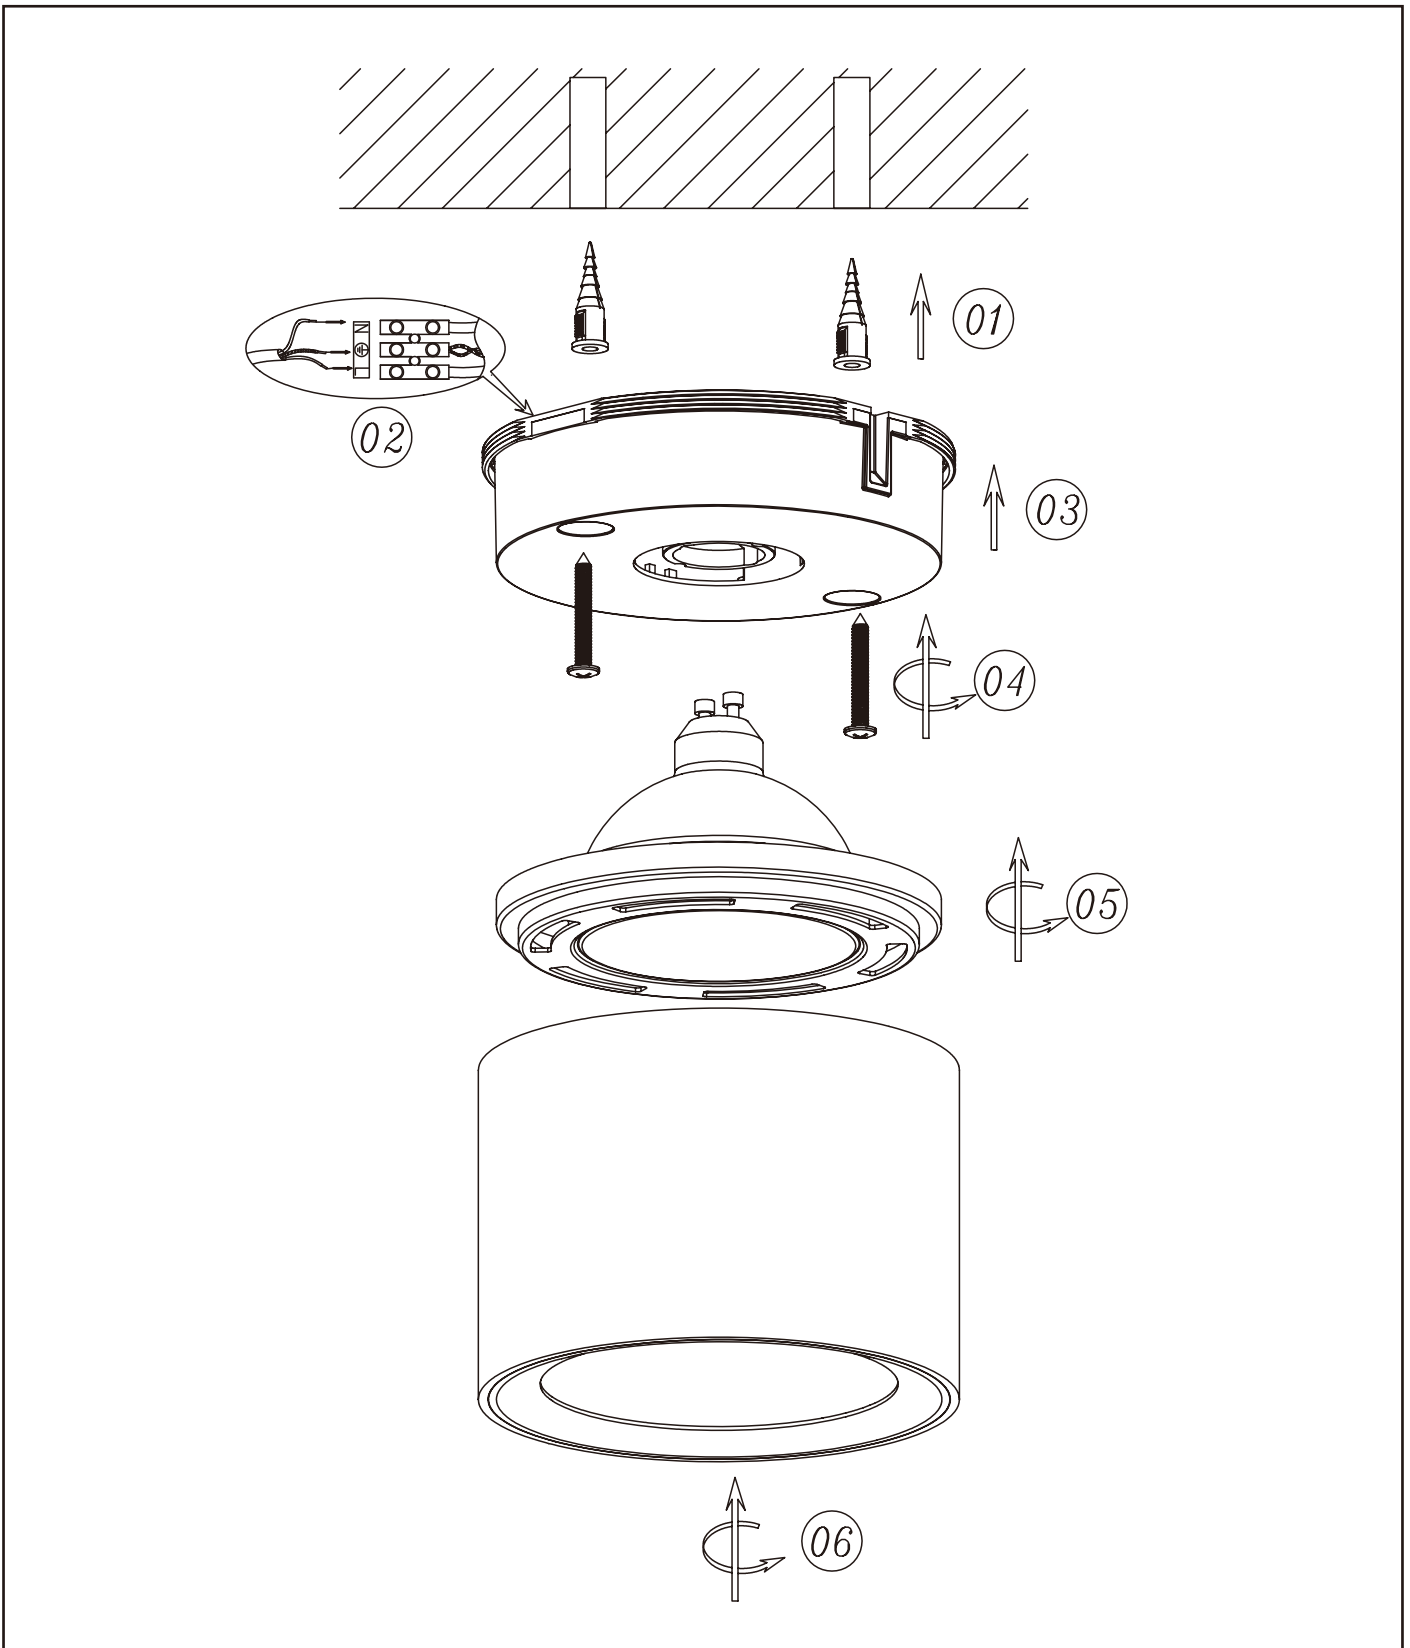

Dit product bevat een lichtbron van energie-efficiëntieklasse A
Ce produit contient une source lumineuse de classe énergétique A
This product contains a light source of energy efficiency class A
Dieses Produkt enthält eine Lichtquelle der Energieeffizienzklasse A
Ten produkt zawiera ród o wiat a o klasie efektywno ci energetycznej A