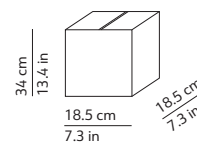

CODES AND DIMENSIONS / CODICI E DIMENSIONI

KUSHI 33 SUSPENSION

K221105N
K221105O
K221105R

KUSHI 16 SUSPENSION

K226105N
K226105O
K226105R

PACKAGING / IMBALLO

Diffuser
Volume: 0.055 m³ / 1.949 ft³
Gross weight: 3.34 kg / 7.35 lbs

Structure
Volume: 0.012 m³ / 0.411 ft³
Gross weight: 1.03 kg / 2.27 lbs

Diffuser
Volume: 0.011 m³ / 0.380 ft³
Gross weight: 0.86 kg / 1.89 lbs

Structure
Volume: 0.005 m³ / 0.159 ft³
Gross weight: 0.69 kg / 1.52 lbs