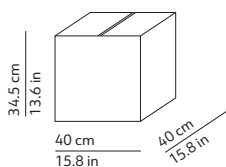

CODES AND DIMENSIONS / CODICI E DIMENSIONI

KUSHI 33 SUSPENSION

K221105N
K221105O
K221105R

KUSHI 16 SUSPENSION

K226105N
K226105O
K226105R

PACKAGING / IMBALLO

Diffuser
Volume: 0.055 m³ / 1.949 ft³
Gross weight: 3.34 kg / 7.35 lbs

Structure
Volume: 0.012 m³ / 0.411 ft³
Gross weight: 1.03 kg / 2.27 lbs

Diffuser
Volume: 0.011 m³ / 0.380 ft³
Gross weight: 0.86 kg / 1.89 lbs

Structure
Volume: 0.005 m³ / 0.159 ft³
Gross weight: 0.69 kg / 1.52 lbs