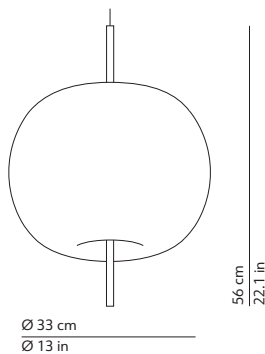

CODES AND DIMENSIONS / CODICI E DIMENSIONI

KUSHI 33 SUSPENSION

K221105N
K221105O
K221105R

KUSHI 16 SUSPENSION

K226105N
K226105O
K226105R

PACKAGING / IMBALLO

Diffuser
Volume: 0.055 m³ / 1.949 ft³
Gross weight: 3.34 kg / 7.35 lbs

Structure
Volume: 0.012 m³ / 0.411 ft³
Gross weight: 1.03 kg / 2.27 lbs

Diffuser
Volume: 0.011 m³ / 0.380 ft³
Gross weight: 0.86 kg / 1.89 lbs

Structure
Volume: 0.005 m³ / 0.159 ft³
Gross weight: 0.69 kg / 1.52 lbs

Energy efficiency class from A++ to E

Dimmer / Varialuce
Yes

Suspension lamp
Lampada a sospensione

Canopy - diam. 4.9in h. 1.2in - white
fixed to the ceiling with not provided screws (2-4)
Rosone - diam.12.5cm h. 3cm - colore bianco
fissato a soffitto con tasselli (2-4) non forniti

Light source / Sorgente luminosa
1 x 25W max - G9

Energy efficiency class from A++ to E

Dimmer / Varialuce
Yes

Suspension lamp
Lampada a sospensione

Canopy - diam. 4.9in h. 1.2in - white
fixed to the ceiling with not provided screws (2-4)
Rosone - diam.12.5cm h. 3cm - colore bianco
fissato a soffitto con tasselli (2-4) non forniti