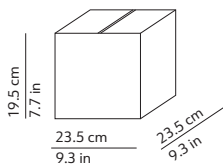

CODES AND DIMENSIONS / CODICI E DIMENSIONI

KUSHI 33 SUSPENSION

K221105N
K221105O
K221105R

KUSHI 16 SUSPENSION

K226105N
K226105O
K226105R

PACKAGING / IMBALLO

Diffuser
Volume: 0.055 m³ / 1.949 ft³
Gross weight: 3.34 kg / 7.35 lbs

Structure
Volume: 0.012 m³ / 0.411 ft³
Gross weight: 1.03 kg / 2.27 lbs

Diffuser
Volume: 0.011 m³ / 0.380 ft³
Gross weight: 0.86 kg / 1.89 lbs

Structure
Volume: 0.005 m³ / 0.159 ft³
Gross weight: 0.69 kg / 1.52 lbs