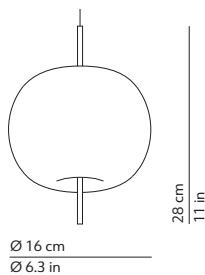

CODES AND DIMENSIONS / CODICI E DIMENSIONI

KUSHI 33 SUSPENSION

K221105N
K221105O
K221105R

KUSHI 16 SUSPENSION

K226105N
K226105O
K226105R

PACKAGING / IMBALLO

Diffuser
Volume: 0.055 m³ / 1.949 ft³
Gross weight: 3.34 kg / 7.35 lbs

Structure
Volume: 0.012 m³ / 0.411 ft³
Gross weight: 1.03 kg / 2.27 lbs

Diffuser
Volume: 0.011 m³ / 0.380 ft³
Gross weight: 0.86 kg / 1.89 lbs

Structure
Volume: 0.005 m³ / 0.159 ft³
Gross weight: 0.69 kg / 1.52 lbs