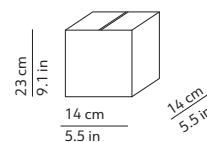

CODES AND DIMENSIONS / CODICI E DIMENSIONI

KUSHI 33 SUSPENSION

K221105N
K221105O
K221105R

KUSHI 16 SUSPENSION

K226105N
K226105O
K226105R

PACKAGING / IMBALLO

Diffuser
Volume: 0.055 m³ / 1.949 ft³
Gross weight: 3.34 kg / 7.35 lbs

Structure
Volume: 0.012 m³ / 0.411 ft³
Gross weight: 1.03 kg / 2.27 lbs

Diffuser
Volume: 0.011 m³ / 0.380 ft³
Gross weight: 0.86 kg / 1.89 lbs

Structure
Volume: 0.005 m³ / 0.159 ft³
Gross weight: 0.69 kg / 1.52 lbs