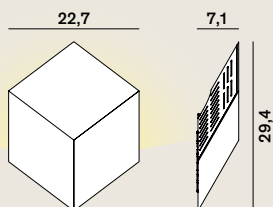

QB: Wall

cod: W0

Light Source	MID POWER LED
Power	25 Watt
Kelvin	2.700
Dimmer	phase
Lumen	2.300
CRI	90

Class **A / A+ / A++**

Catalogue

63

White
(matt)

Satin Collection (upon request)