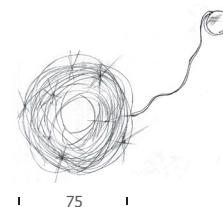

CONFUSIONE p 75

CONFUSIONE p 75

Wall lamp Ø cm 75
in anodized aluminium handade interlaced wire

White painted steel base
Ø cm 16X6

Available electric supplies:

10 two-pin G4 K LED
1W 12V
included
800 Lm emitted
3000°K - CRI>80
Power supply included
2700°K on request

20 two-pin G4 K LED
1W 12V
included
1600 Lm emitted
3000°K - CRI>80
Power supply included
2700°K on request

10 two-pin G4
20W 12V
included
Toroidal transformer 200W 12V
included

10 two-pin G4
20W 12V
included
2 dimmable electronic transformers
105W 12V included