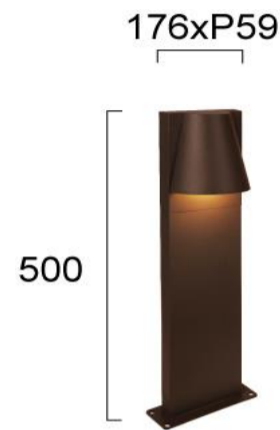

Product Datasheet

Code	4298600
Description	Outdoor Floor Light Lorka
Family	LORKA
Type	FLOOR
Type of Lamp	GU10
Watt	1 x Max 35W
Volt	220-240 VAC
Hertz	50-60 Hz
Class	Class I
IP	IP43
Environment	Outdoor
Color	RUSTY BROWN
Material	ELECTROSTATIC PAINTED ALUMINIUM / GLASS
Length	L:176
Height	H:500
Width	P:59