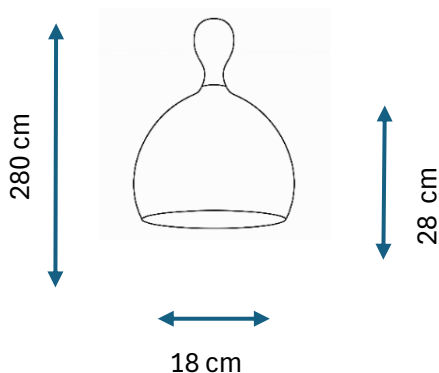

WARRANTY

Warranty (years)	2

MAX

ELECTRICAL DATA

Energy Consumption (kWh/1000h)	
Standby Power (kWh/1000h)	
Input voltage	230-240

CERTIFICATES

Certificates	CE
Energy Efficiency Class	
EPREL ID	
EPREL URL