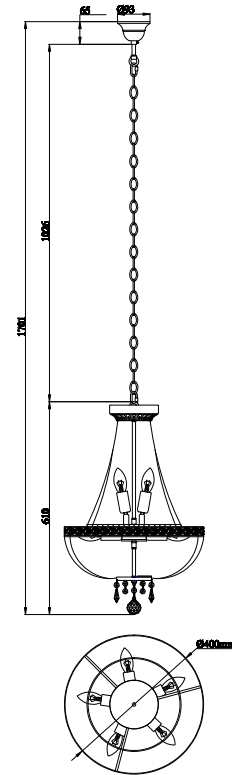

# Instruction

DIA750-TT40-WG

6 x E14 (60W)

Model: DIA750-TT40-WG  
Collection: Royal Classic  
Series: Bella

Ceiling Lamps