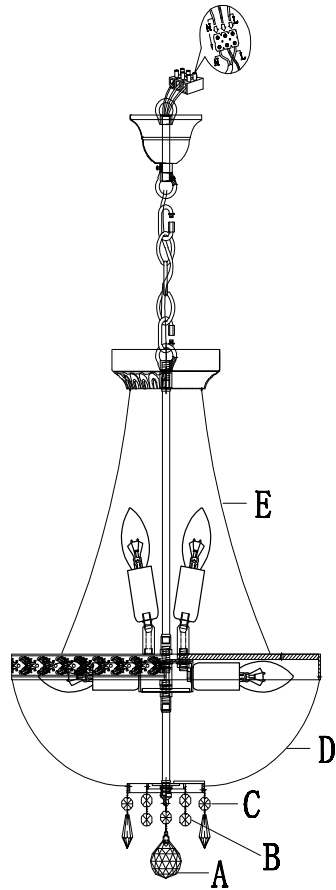

# Instruction

DIA750-TT40-WG

6 x E14 (60W)

Model: DIA750-TT40-WG  
Collection: Royal Classic  
Series: Bella

Ceiling Lamps