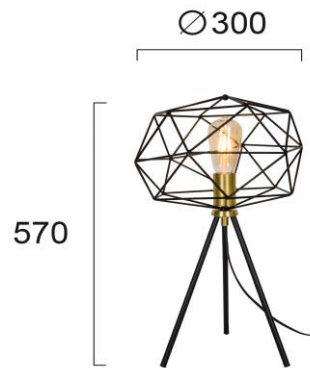

Product Datasheet

Code	4217700
Description	Table Lamp Komodo
Family	KOMODO
Type	TABLE LAMPS
Type of Lamp	E27
Watt	MAX 40W
Volt	220-240V
Hertz	50-60 Hz
Class	II
IP	IP20
Environment	INDOOR
Color	BLACK / OXYDE
Material	ELECTROSTATIC PAINTED STEEL
Length	D:300
Height	H:570
Width	