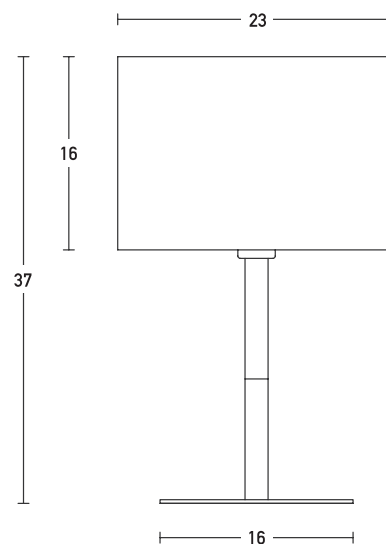

Product Data Sheet

Date: 02/07/2021
www.zambelislights.gr

Code 20214

Color: Black Matt

Indoor Lighting

Bulb	1xE14
Power	MAX 40W
Voltage	220-240V
Operating Frequency	50/60Hz
Dimensions	H: 37cm
Base	Ø: 16cm H: 0.5cm
Material	Metal - Wood - Fabric Shade
Special Feature	120cm Cable Available
	Shade Ø: 23cm H: 16cm

Description

Indoor Table 1xE14 Light by Metal, Wood and Fabric Shade in Black Matt color.

5213010014157