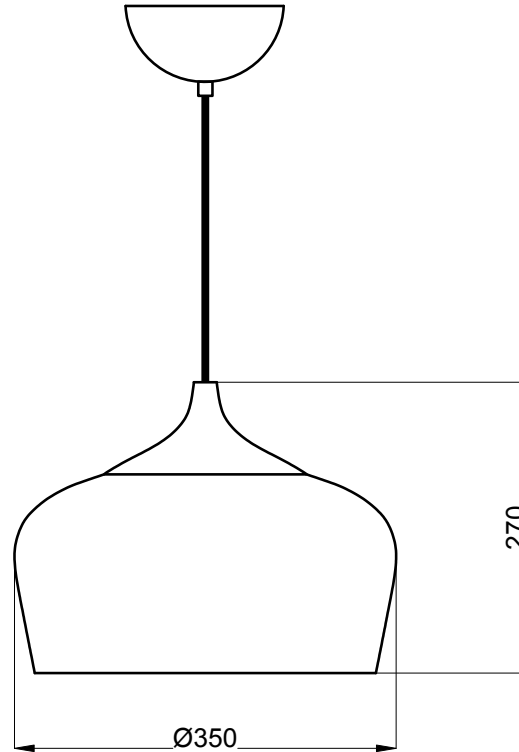

VOLTIGE S

Ceiling light

Natural touch of
wood-effect decor

Thanks to the sophisticated marriage of wood-effect and matt painted metal, the pendant VOLTIGE has allure and style. Equipped with socket E27 max. 40W. Product delivered without bulb.

• TECHNICAL SPECIFICATIONS

Light source _____ E27
Power _____ 40W maxi
Material _____ Steel
Color _____ ● ○

• LOGISTIC SPECIFICATIONS

Packaging _____ 1 package
Net weight _____ 1,2 kg
Gross weight _____ 2 kg
Package dimensions _____ TBA
Master box _____ 1 piece

• COMMERCIAL SPECIFICATIONS

Weight _____ 2 kg
Warranty _____ 2 years
Code EAN _____ ● 3131130364124
○ 3131130364353

ALUMINOR
L U M I N A I R E S

852 CD 15, 06390 CONTES, FRANCE // +33 (0)4 93 91 60 10
contact@aluminor.fr // www.aluminor.fr