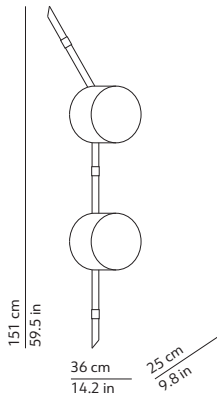

#### CODES AND DIMENSIONS / CODICI E DIMENSIONI

#### PACKAGING / IMBALLO

Diffuser  
Volume: 0.026 m<sup>3</sup> / 0.904 ft<sup>3</sup>  
Gross weight: 2.50 kg / 5.50 lbs

Structure  
Volume: 0.050 m<sup>3</sup> / 1.777 ft<sup>3</sup>  
Gross weight: 2.85 kg / 6.27 lbs

Diffuser  
Volume: 0.026 m<sup>3</sup> / 0.904 ft<sup>3</sup>  
Gross weight: 2.50 kg / 5.50 lbs

Structure  
Volume: 0.107 m<sup>3</sup> / 3.781 ft<sup>3</sup>  
Gross weight: 5.10 kg / 11.22 lbs