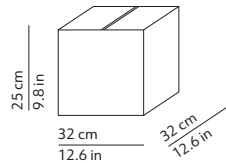

#### PACKAGING / IMBALLO

Diffuser  
Volume: 0.026 m<sup>3</sup> / 0.904 ft<sup>3</sup>  
Gross weight: 2.50 kg / 5.50 lbs

Structure  
Volume: 0.050 m<sup>3</sup> / 1.777 ft<sup>3</sup>  
Gross weight: 2.85 kg / 6.27 lbs

Diffuser  
Volume: 0.026 m<sup>3</sup> / 0.904 ft<sup>3</sup>  
Gross weight: 2.50 kg / 5.50 lbs

Structure  
Volume: 0.107 m<sup>3</sup> / 3.781 ft<sup>3</sup>  
Gross weight: 5.10 kg / 11.22 lbs