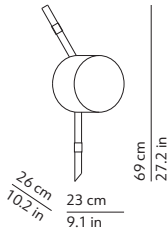

FLOED

STORAGE MILANO / 2020

EN: Ceiling and wall lamp. Opal diffuser made of two layers of blown glass. Metallic coated structure.

IT: Lampada da soffitto e parete. Diffusore in vetro opale soffiato incamiciato. Struttura in metallo verniciato.

CERTIFICATIONS / CERTIFICAZIONI

USA and Canada conformity seal
Marchio di conformità USA e Canada

Product in class I
Apparecchio di classe I

IP20

Product for indoor use*
Apparecchio per uso interno*

Product in conformity with the European directive 2006/95/EC
Apparecchio conforme alla direttiva europea 2006/95/EC

This lamp must be disposed in conformity with the EU directive 2002/96/EC
Apparecchio di illuminazione da smaltire secondo la direttiva EU 2002/96/EC

CODES AND DIMENSIONS / CODICI E DIMENSIONI

FLOED

K375416BR

FLOED 2

K375417BR

PACKAGING / IMBALLO

Diffuser
Volume: 0.026 m³ / 0.904 ft³
Gross weight: 2.50 kg / 5.50 lbs

Structure
Volume: 0.050 m³ / 1.777 ft³
Gross weight: 2.85 kg / 6.27 lbs

Diffuser
Volume: 0.026 m³ / 0.904 ft³
Gross weight: 2.50 kg / 5.50 lbs

Structure
Volume: 0.107 m³ / 3.781 ft³
Gross weight: 5.10 kg / 11.22 lbs

MATERIALS AND FINISHINGS / MATERIALI E FINITURE

DIFFUSER / DIFFUSORE

○ White / Bianco

Two layers of mouth blown glass
Vetro opale incamiciato e soffiato

STRUCTURE / STRUTTURA

● Bronze / Bronzo

Metallic coated structure
Struttura in metallo verniciato