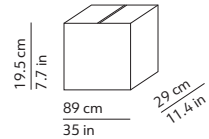

#### PACKAGING / IMBALLO

Diffuser  
Volume: 0.026 m<sup>3</sup> / 0.904 ft<sup>3</sup>  
Gross weight: 2.50 kg / 5.50 lbs

Structure  
Volume: 0.050 m<sup>3</sup> / 1.777 ft<sup>3</sup>  
Gross weight: 2.85 kg / 6.27 lbs

Diffuser  
Volume: 0.026 m<sup>3</sup> / 0.904 ft<sup>3</sup>  
Gross weight: 2.50 kg / 5.50 lbs

Structure  
Volume: 0.107 m<sup>3</sup> / 3.781 ft<sup>3</sup>  
Gross weight: 5.10 kg / 11.22 lbs