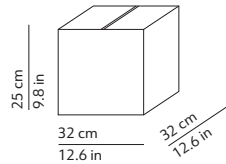

#### CODES AND DIMENSIONS / CODICI E DIMENSIONI

#### PACKAGING / IMBALLO

Diffuser  
Volume: 0.026 m<sup>3</sup> / 0.904 ft<sup>3</sup>  
Gross weight: 2.50 kg / 5.50 lbs

Structure  
Volume: 0.050 m<sup>3</sup> / 1.777 ft<sup>3</sup>  
Gross weight: 2.85 kg / 6.27 lbs

Diffuser  
Volume: 0.026 m<sup>3</sup> / 0.904 ft<sup>3</sup>  
Gross weight: 2.50 kg / 5.50 lbs

Structure  
Volume: 0.107 m<sup>3</sup> / 3.781 ft<sup>3</sup>  
Gross weight: 5.10 kg / 11.22 lbs