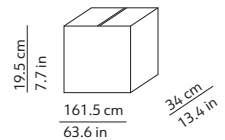

#### PACKAGING / IMBALLO

Diffuser  
Volume: 0.026 m<sup>3</sup> / 0.904 ft<sup>3</sup>  
Gross weight: 2.50 kg / 5.50 lbs

Structure  
Volume: 0.050 m<sup>3</sup> / 1.777 ft<sup>3</sup>  
Gross weight: 2.85 kg / 6.27 lbs

Diffuser  
Volume: 0.026 m<sup>3</sup> / 0.904 ft<sup>3</sup>  
Gross weight: 2.50 kg / 5.50 lbs

Structure  
Volume: 0.107 m<sup>3</sup> / 3.781 ft<sup>3</sup>  
Gross weight: 5.10 kg / 11.22 lbs