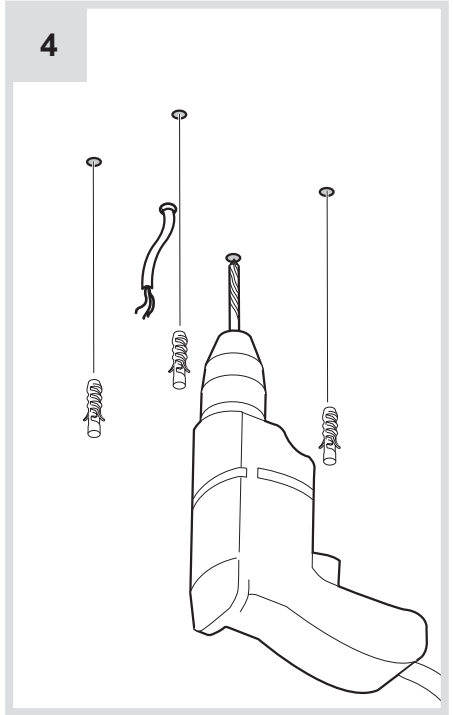

Artemide®

陰翳
IN-EI
ISSEY MIYAKE

Minomushi

design

Issey Miyake + Reality Lab.

i

1

2