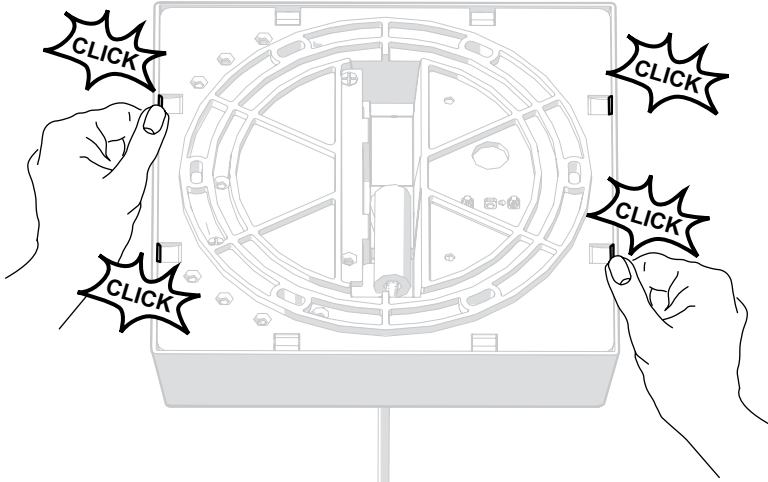

Artemide®

陰翳
IN-EI
ISSEY MIYAKE

Minomushi

design

Issey Miyake + Reality Lab.

i

1

2