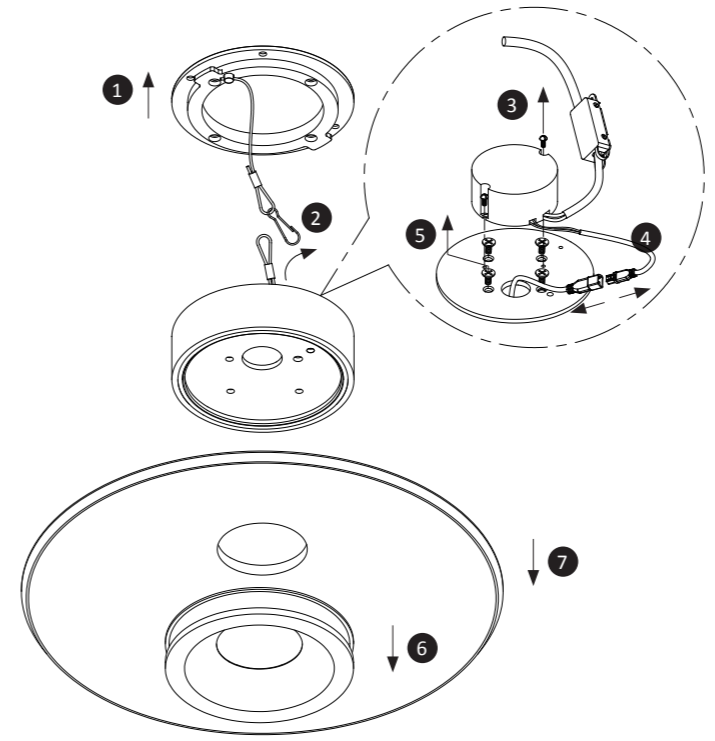

### 838273

230V / 50Hz~

LED

1 x LED-Board 9V DC / 4,3W  
1 x LED-Board 27V DC / 13,4W

4x

4x

4

5