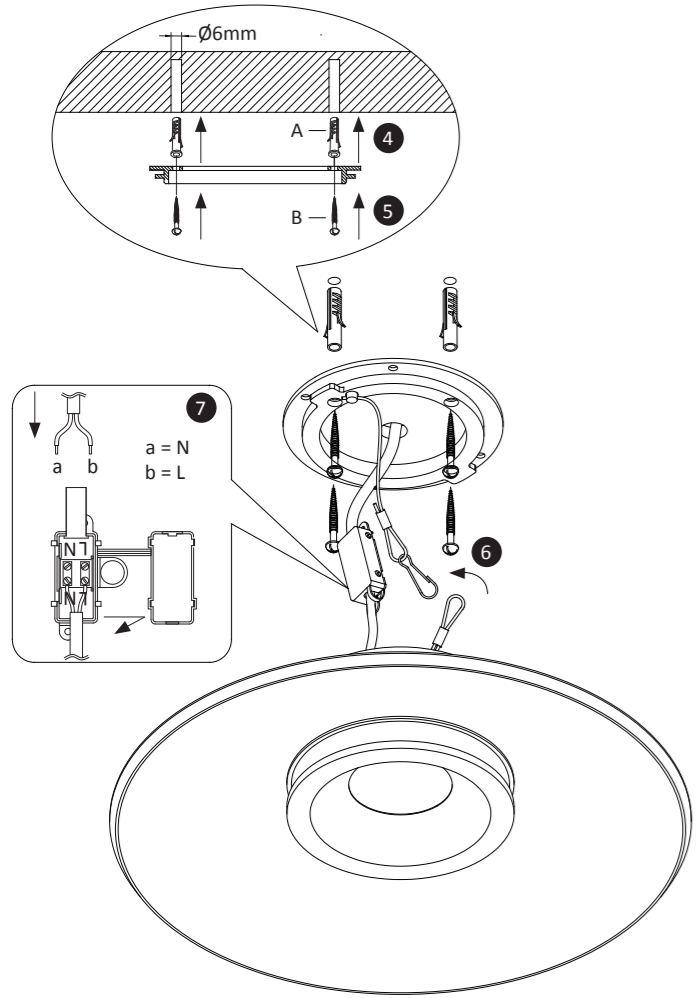

### 838273

230V / 50Hz~

LED

1 x LED-Board 9V DC / 4,3W  
1 x LED-Board 27V DC / 13,4W

4x

4x

4

5