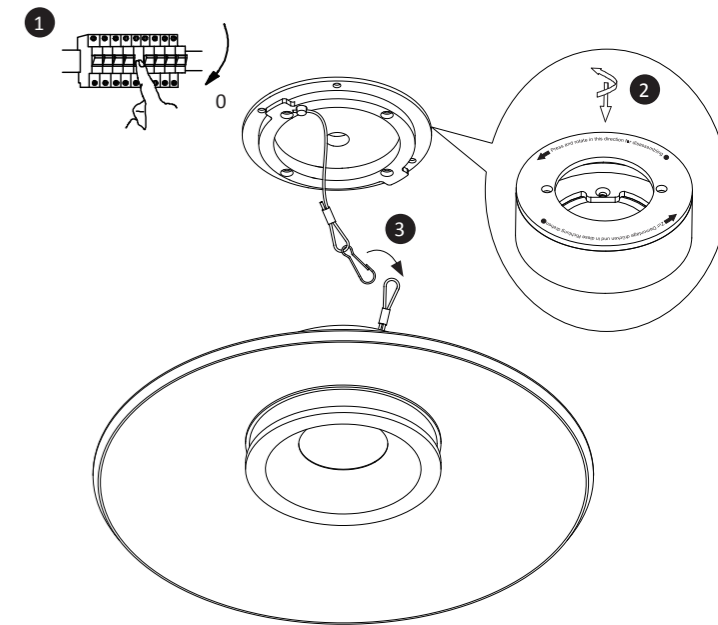

### 838273

230V / 50Hz~

LED

1 x LED-Board 9V DC / 4,3W  
1 x LED-Board 27V DC / 13,4W

4x

4x

4

5