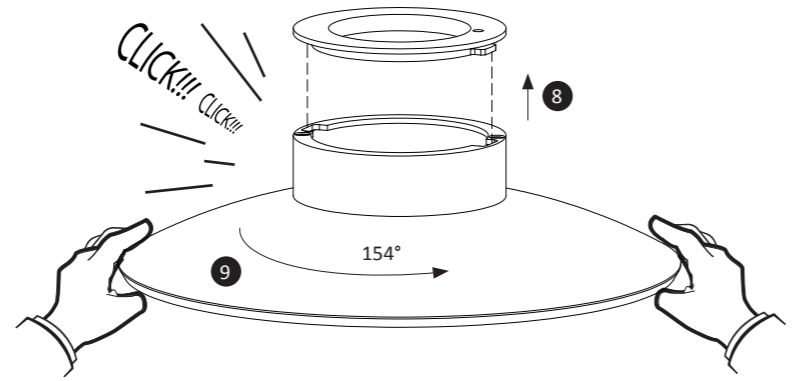

### 838273

230V / 50Hz~

LED

1 x LED-Board 9V DC / 4,3W  
1 x LED-Board 27V DC / 13,4W

4x

4x

4

5