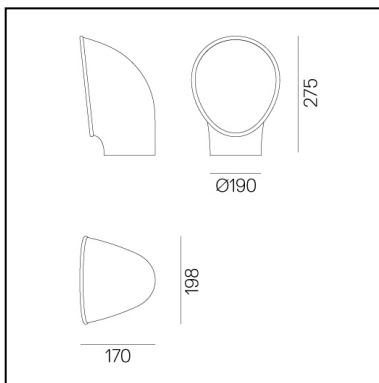

Piroscafo Grau

Ernesto Gismondi

IP65 

LUMINAIRE

- Watt: **14W**
- Lichtstrom (lm): **1143lm**
- CCT: **3000K**
- Efficiency: **77%**
- Efficacy: **81.64lm/W**
- CRI: **90**

BESCHREIBUNG

Lighting appliance for ground fixing with radial bidirectional light emission, using monochrome LED light sources. The appliance is made up of a body and a fixing base of EN-AB 47100 die-cast aluminium finished with a 3-stage outdoor treatment: nanotechnologies, anti-oxidizing primer, polyester painting. Equipped with a furukawa reflector Shiny shock-resistant anti-UV polycarbonate screen AISI 316 fixing screws and silicon seals. Sealing degree IP65. Class I Provided with cable and IP67 connector for connection to the mains. Supports cables with 7 to 12 mm diameters. Technical specifications comply with the EN60598-1 norm. CE registration

ARTIKELNUMMER: T081900

FUNKTIONEN

- Artikelnummer: **T081900**
- Farbe: **Grau**
- Installation: **Stehleuchte**
- Material: **Aluminum, tempered glass**
- Serie: **Architectural Outdoor**
- design: **Ernesto Gismondi**

DIMENSION

- Länge: **cm 19.8**
- Breite: **cm 17**
- Höhe: **cm 27.5**
- Breite: **cm 19**

INKLUSIVE LICHTQUELLEN

- Kategorie: **Led**
- Anzahl: **1**
- Watt: **14W**
- Farbtemperatur(K): **3000K**