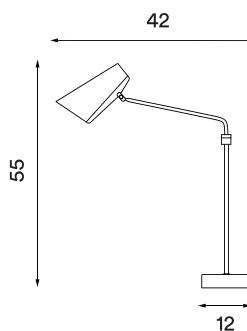

**Shade material:** Aluminium

**Shade and base colours:** Black (shade inner colour is same as outer colour)

**Body material:** Steel

**Body and joints colour:** Brass, black or steel

**Wire:** Black, 200 cm

**Switch:** On/off switch on the shade

**Bulb:** E27, Max. 11 W LED only

**Voltage:** 220V - 240V - 50/60Hz

**Net weight:** 2.9 kg

**Minimum order size:** 2

## Dimensions and light direction: