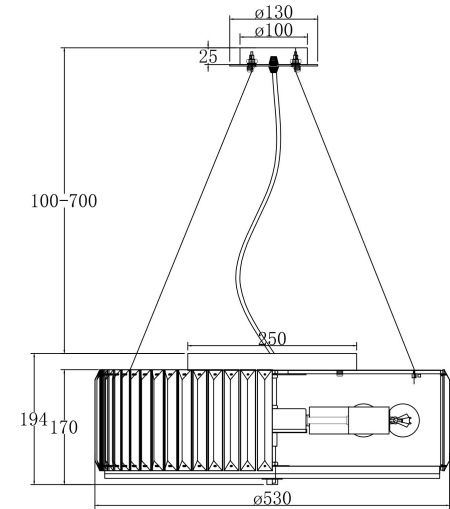

A=66

8xE27 60W

Model: MOD080CL-08CH

Collection: Modern

Series: Recinto

Ceiling Lamps

This product contains a light source of energy efficiency class