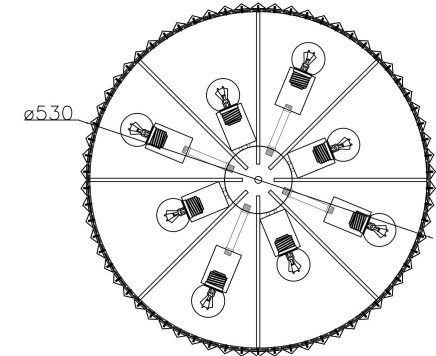

A=66

8xE27 60W

Model: MOD080CL-08CH

Collection: Modern

Series: Recinto

Ceiling Lamps

This product contains a light source of energy efficiency class