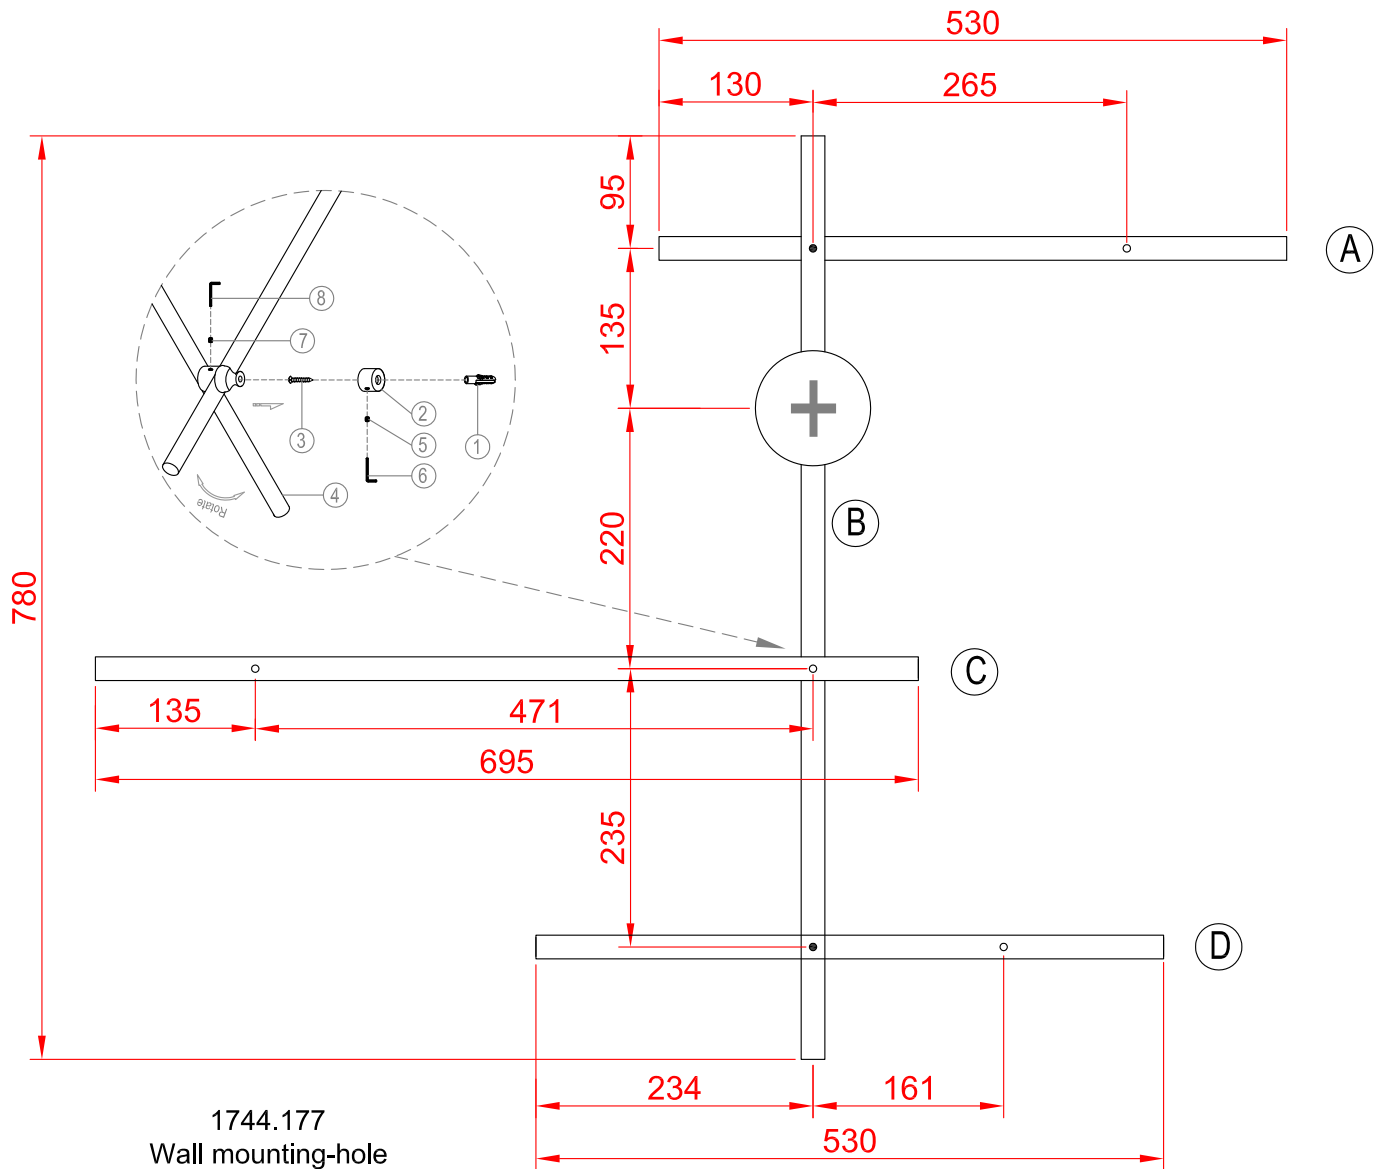

miloox[®]

Model: 1744.177

G9 x 4 x 40W MAX,
220~240V 50/60Hz

Imported from Sforzin Illuminazione,
Viale dell'industria 21.20037.Paderno
Dugnano-Milano Italy.Made in China
www.miloox.it

DESIGN: ARCH.DAVIDE NEGRI

- Align hole
- Mounting hole

1744.177
Wall mounting-hole
Distribution diagram