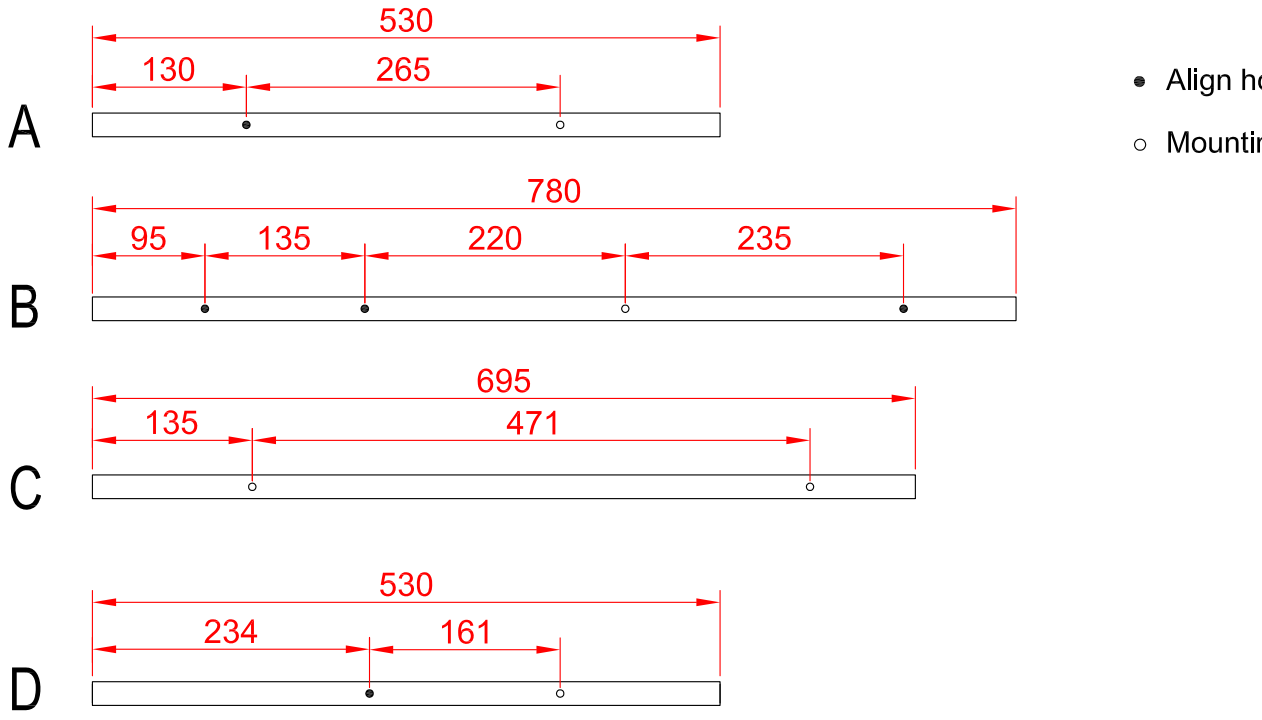

miloox[®]

Model: 1744.177

G9 x 4 x 40W MAX,
220~240V 50/60Hz

Imported from Sforzin Illuminazione,
Viale dell'industria 21.20037.Paderno
Dugnano-Milano Italy.Made in China
www.miloox.it

DESIGN: ARCH.DAVIDE NEGRI

- Align hole
- Mounting hole

1744.177
Wall mounting-hole
Distribution diagram