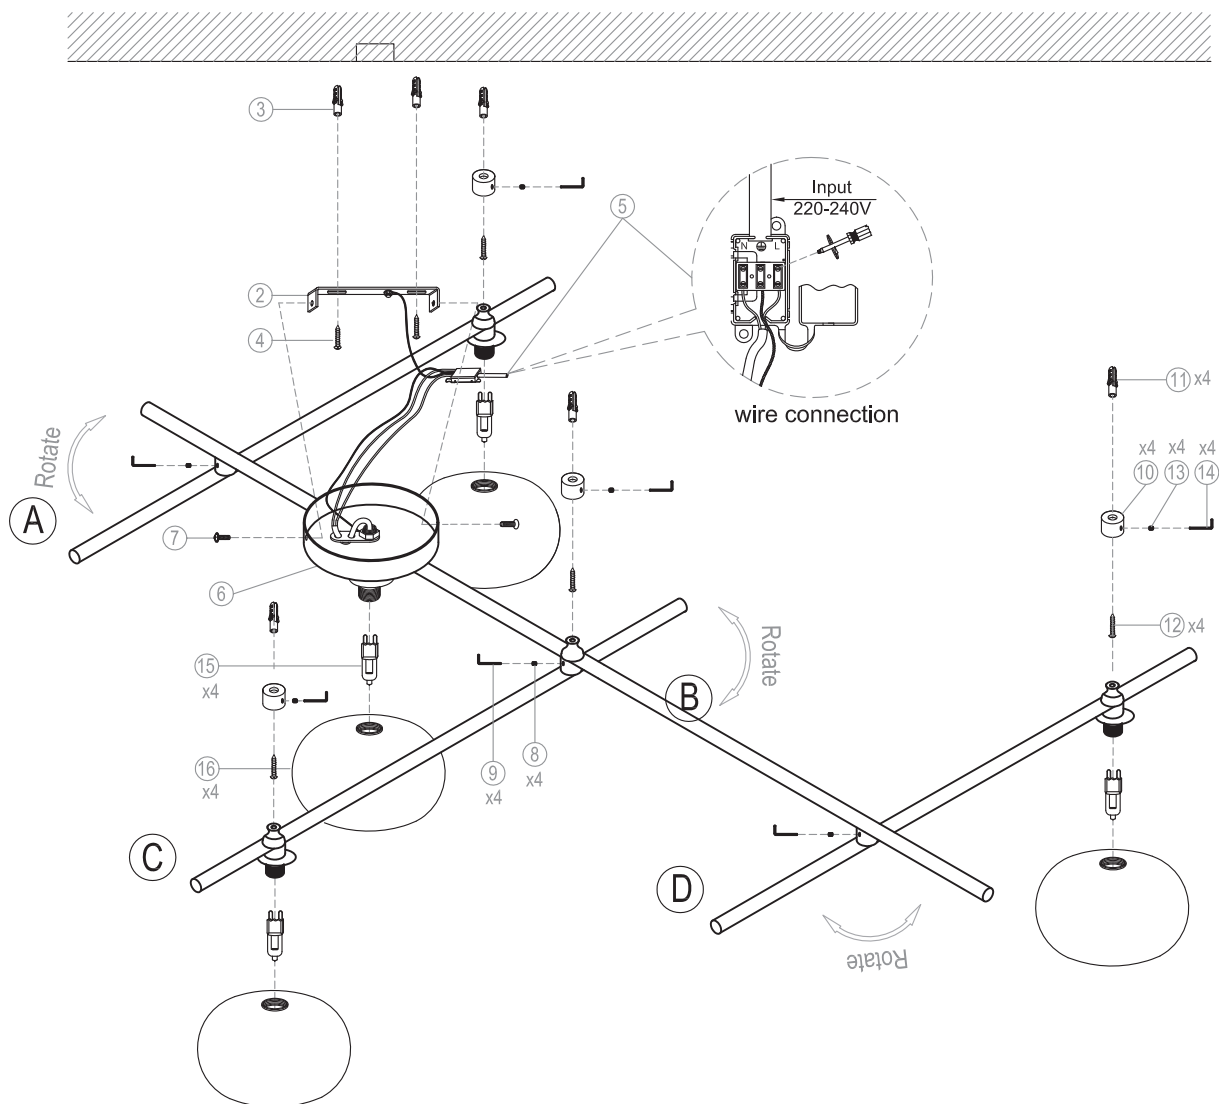

miloox[®]

Model: 1744.177

G9 x 4 x 40W MAX,
220~240V 50/60Hz

Imported from Sforzin Illuminazione,
Viale dell'industria 21.20037.Paderno
Dugnano-Milano Italy.Made in China
www.miloox.it

DESIGN: ARCH.DAVIDE NEGRI

- Align hole
- Mounting hole

1744.177
Wall mounting-hole
Distribution diagram