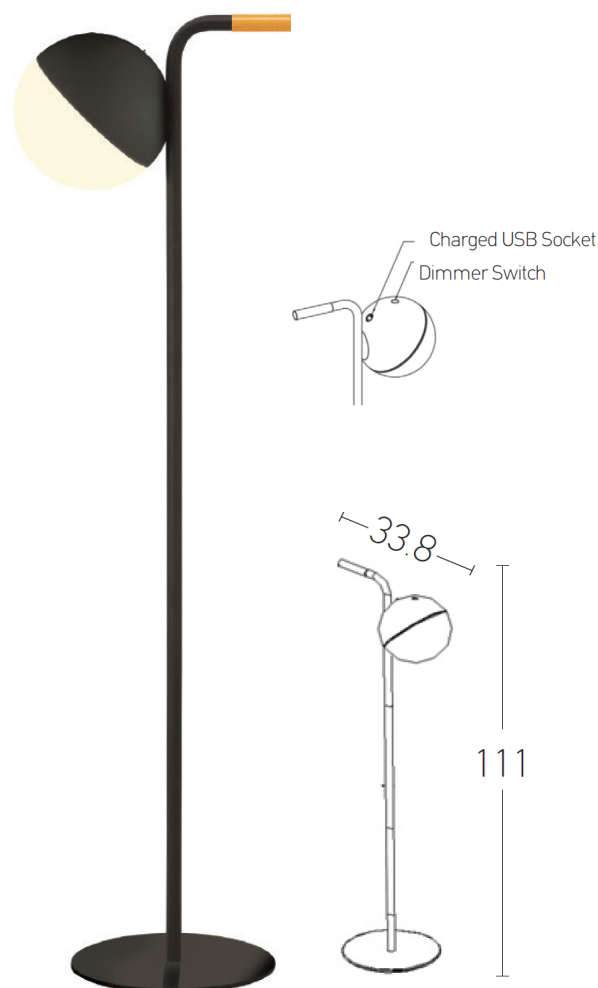

Outdoor Lighting

E232 Floor Lamp

Build in Led:	1,5W LED, 2700K, 66Lumen/W
Voltage:	220-240V
Operating Frequency:	50-60Hz
IP:	IP44
Class:	II
Material:	Aluminium-Pc Difusser
Color:	Black
Diameter:	Base: 24cm/ Ball: 18cm
Height:	111cm
Dimming level:	25% / 50% / 100%
Duration:	20 Hours / 10 Hours / 5 Hours
Special Feature:	Portable Floor Lamp
Net Weight:	4.2 Kg

Description

Table lamp made by Aluminum in White color.

5213007834416

PRODUCT DATA SHEET