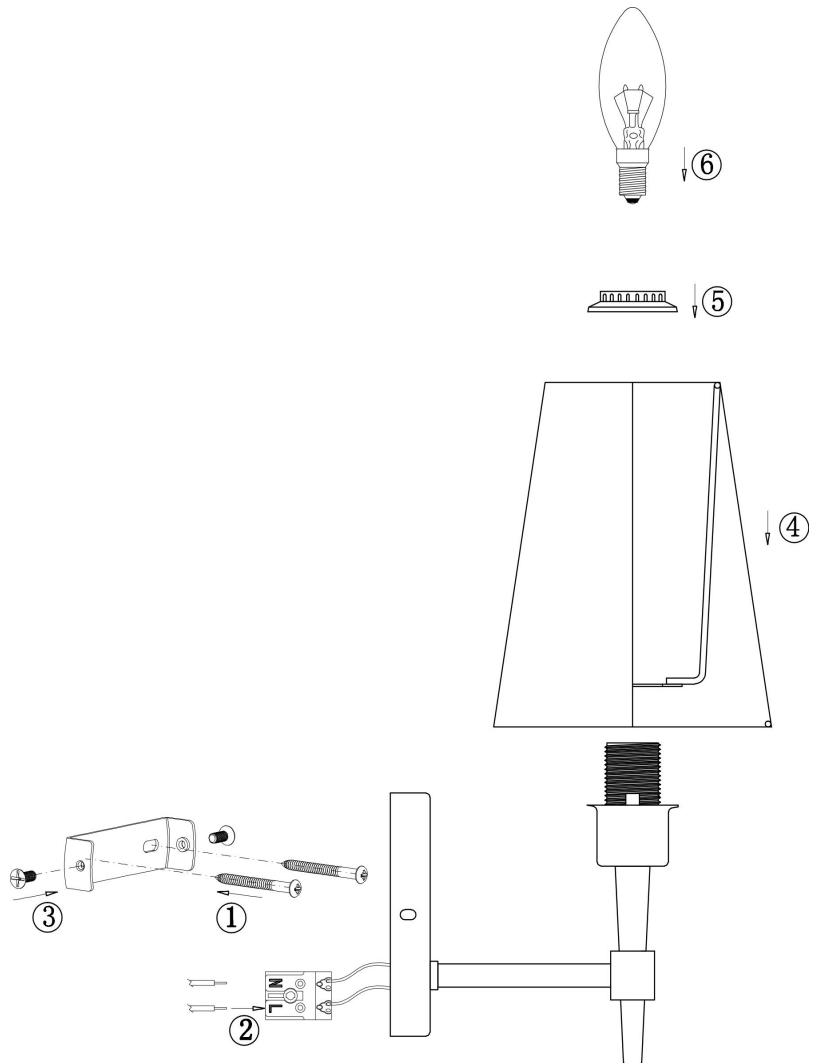

Instruction

H001WL-01BS

Model: H001WL-01BS
Collection: House
Series: Zaragoza
Wall Lamps

This product contains a light source of energy efficiency class