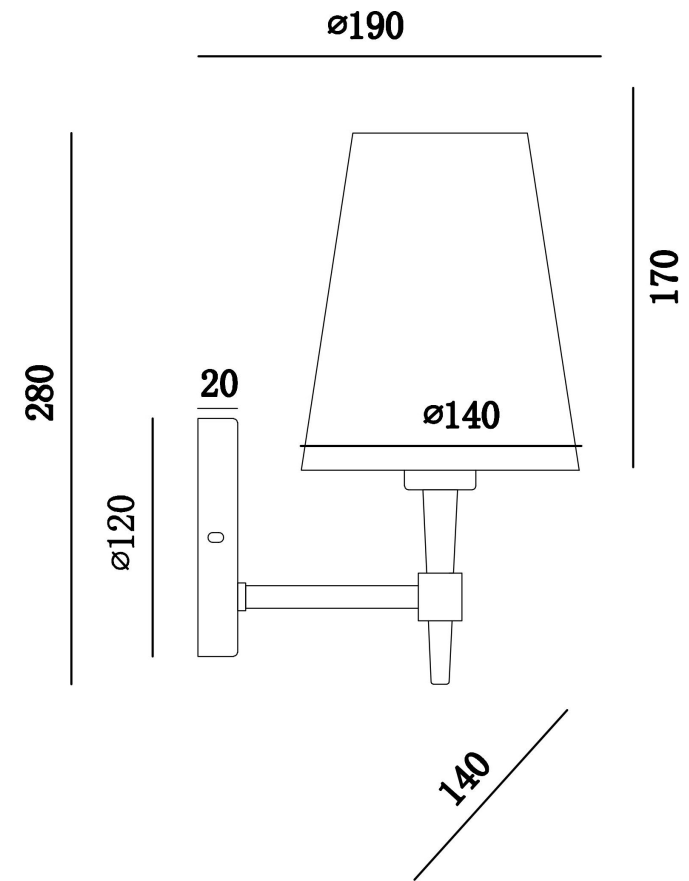

Instruction

H001WL-01BS

Model: H001WL-01BS
Collection: House
Series: Zaragoza
Wall Lamps

This product contains a light source of energy efficiency class