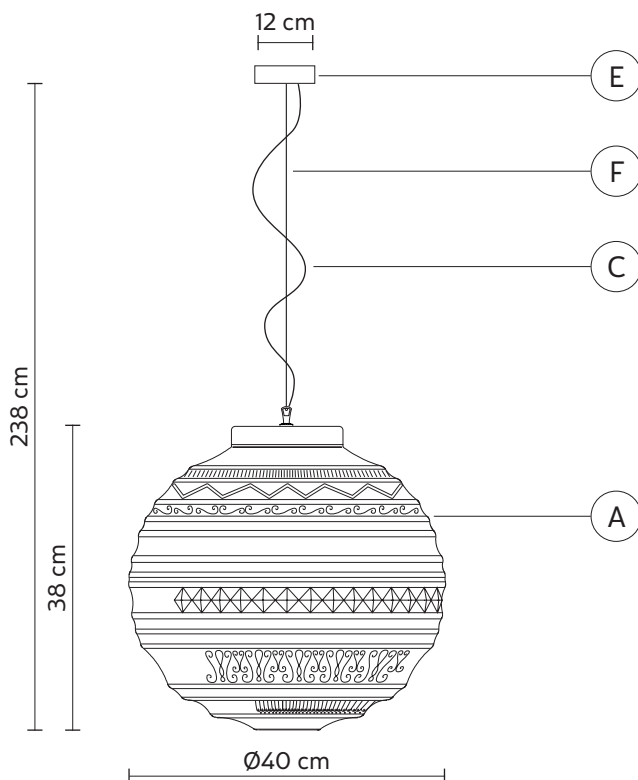

BRILLE suspension lamp

Matteo Ugolini design

year 2017

DATA SHEET - SE144 2B INT

DIFFUSER "A"

material frosted glass
colour white

CEILING CUP "E"

material metal
colour matt white

ELECTRICAL CABLE "C"

colour transparent

SUSPENSION CABLE "F"

material steel

ELECTRICAL SYSTEM

socket E27
source 1 x max 105W
energy class da E a A++

PACKAGING

nr. of collis 1
net weight/kg 6
gross weight/kg 8,5
packaging/cm 50x50x50

EMISSION OF LIGHT

one directional

CERTIFICATION

IEC 60598-1:2008
EN 60598-1:2008 + A11:2009

IP rate IP20
bulb not provided

COLLECTION

available also as: ceiling/wall lamp and table lamp

SE144 1B INT