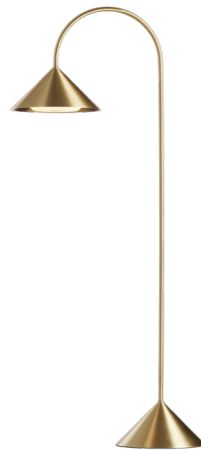

FRANDSEN

G R A S P T A B L E

Experience the striking blend of Danish design and modern functionality with Grasp, an all-weather portable lamp by Thomas Albertsen - the first to incorporate the pioneering Frandsen ONE interchangeable LED light source. Grasp Portable Table H72 gives a light like a pendant lamp. It can be used in a dining setting

Item Number:
135262

M A T T B R A S S

Item Number:
136350

M A T T P E T R O L E U M

Item Number:
136351

B E E T R O O T

Item Number:
136349

M A T T W H I T E

Item Number:
136348

M A T T B L A C K

Materials:
Metal

Use:
Suitable for indoor and outdoor use

Socket:
Frandsen ONE included

Weight:
3,08 KG

Box dimensions:
84 x 27,5 x 42,4 cm

Assembly Instructions:
www.frandsen.com

A B O U T T H E D E S I G N E R :

In 2022, the Danish design world witnessed the birth of a true sensation with Thomas Albertsen, whose Grasp portable lamp claimed the runner-up title on the hit Danish TV show 'Denmark's Next Classic.' Although his reputation as a household name in Denmark was first solidified with Grasp's blend of elegant aesthetics and unparalleled functionality, Albertsen has already enjoyed an illustrious career as a product designer.