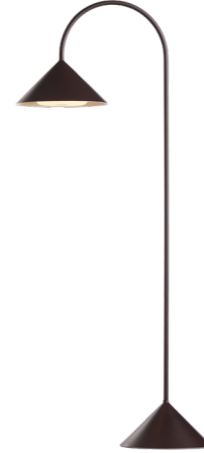

FRANDSEN

G R A S P T A B L E

Experience the striking blend of Danish design and modern functionality with Grasp, an all-weather portable lamp by Thomas Albertsen - the first to incorporate the pioneering Frandsen ONE interchangeable LED light source. Grasp Portable Table H72 gives a light like a pendant lamp. It can be used in a dining setting

Item Number:
135262

M A T T B R A S S

Item Number:
136350

M A T T P E T R O L E U M

Item Number:
136351

B E E T R O O T

Item Number:
136349

M A T T W H I T E

Item Number:
136348

M A T T B L A C K

Materials:
Metal

Use:
Suitable for indoor and outdoor use

Socket:
Frandsen ONE included

Weight:
3,08 KG

Box dimensions:
84 x 27,5 x 42,4 cm

Assembly Instructions:
www.frandsen.com

A B O U T T H E D E S I G N E R :

In 2022, the Danish design world witnessed the birth of a true sensation with Thomas Albertsen, whose Grasp portable lamp claimed the runner-up title on the hit Danish TV show 'Denmark's Next Classic.' Although his reputation as a household name in Denmark was first solidified with Grasp's blend of elegant aesthetics and unparalleled functionality, Albertsen has already enjoyed an illustrious career as a product designer.