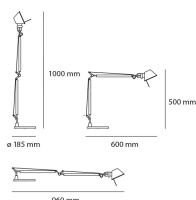

LUMINAIRE

- Watt: **9W**
- Voltage: **24V**
- Delivered lumens output: **491lm**
- CCT: **3000K**
- Efficiency: **63%**
- Efficacy: **54.52lm/W**
- CRI: **90**
- Dimmer Typology: **Microswitch Dimmer**

Notes

Complete lamp consists of body lamp + accessories

DESCRIPTION

Table lamp, extension of the range of the Tolomeo series. Maintaining the reduced dimensions of the diffuser of the Tolomeo micro, it increases the power to 9W and extends the dimensions of the structure and arms enabling it to be used on work tables and desks. The code is referred to the body lamp only

PRODUCT CODE: A015100

FEATURES

- Article Code: **A015100**
- Colour: **Aluminium**
- Installation: **Table**
- Material: **aluminium, steel**
- Series: **Design Collection**
- design by: **Michele De Lucchi, Giancarlo Fassina**

DIMENSIONS

- Length: **cm 60**
- Height: **cm 50**
- Max Extension Height: **cm 100**
- Max Extension Length: **cm 96**
- Glow Wire Test: **750°**

SOURCES INCLUDED

- Category: **Led**
- Number: **1**
- Watt: **9W**
- Color temperature (K): **3000K**
- CRI: **90**