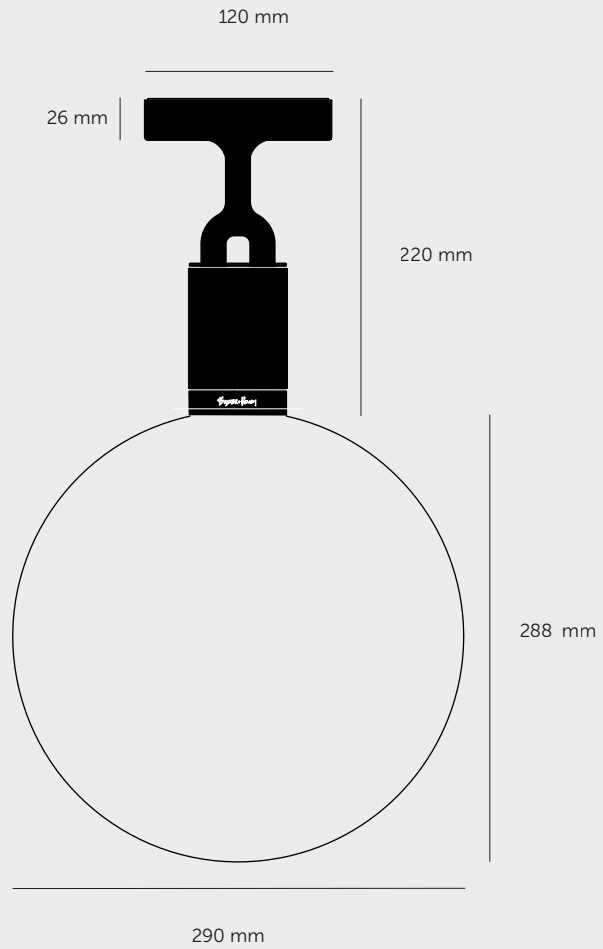

## **FORKED CEILING / GLOBE**

[ type. **CEILING LIGHT.** ]

[ detail. **FORKED.** ]

[ process. **ROUGH-CAST.** ]

[ region. **UK + EUROPE + AUSTRALIA.** ]

A ceiling light made from cast and machined metal, featuring our signature diamond-cut linear knurl pattern and fork detailing, refined by hand. It comes with a handblown glass globe.

[ size. **MEDIUM.** ]

[ info. **MEASUREMENTS.** ]

[ info. **SPECIFICATIONS.** ]

Ceiling light

1x solid metal lamp holder

E27 / 220-240 VAC / IP20

Max 7.5W

Bulb included

[ size. **LARGE.** ]

[ info. **MEASUREMENTS.** ]

[ info. **SPECIFICATIONS.** ]

Ceiling light

1x solid metal lamp holder

E27 / 220-240 VAC / IP20

Max 7.5W

Bulb included