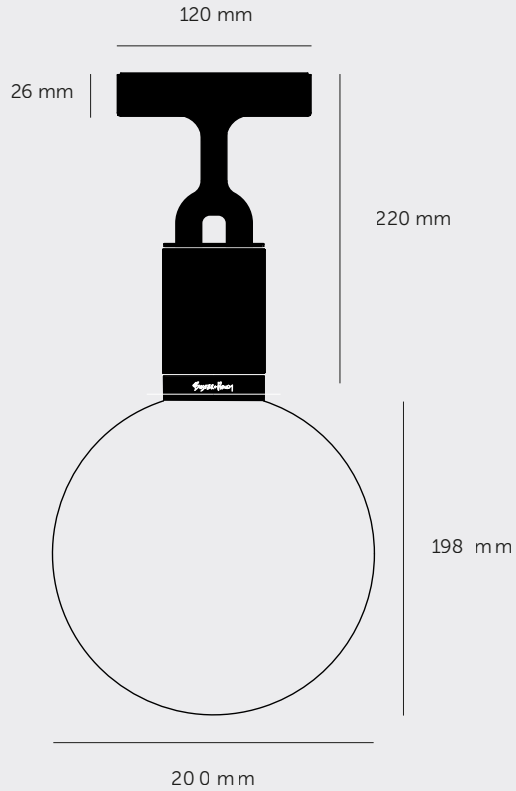

## **FORKED CEILING / GLOBE**

[ type. **CEILING LIGHT.** ]

[ detail. **FORKED.** ]

[ process. **ROUGH-CAST.** ]

[ region. **UK + EUROPE + AUSTRALIA.** ]

A ceiling light made from cast and machined metal, featuring our signature diamond-cut linear knurl pattern and fork detailing, refined by hand. It comes with a handblown glass globe.

[ size. **MEDIUM.** ]

[ info. **MEASUREMENTS.** ]

[ info. **SPECIFICATIONS.** ]

Ceiling light

1x solid metal lamp holder

E27 / 220-240 VAC / IP20

Max 7.5W

Bulb included

[ size. **LARGE.** ]

[ info. **MEASUREMENTS.** ]

[ info. **SPECIFICATIONS.** ]

Ceiling light

1x solid metal lamp holder

E27 / 220-240 VAC / IP20

Max 7.5W

Bulb included