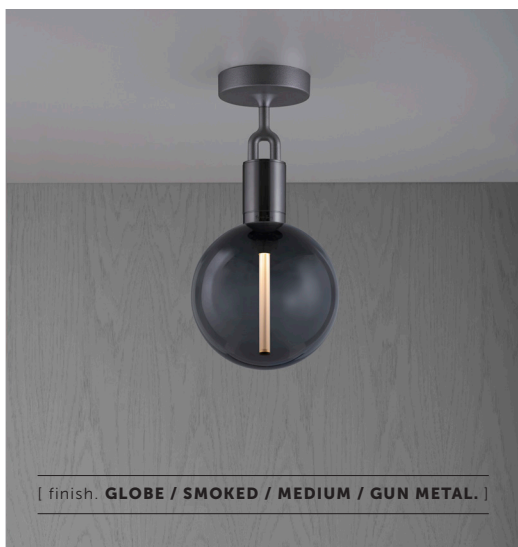

## **FORKED CEILING / GLOBE**

[ type. **CEILING LIGHT.** ]

[ detail. **FORKED.** ]

[ process. **ROUGH-CAST.** ]

[ region. **UK + EUROPE + AUSTRALIA.** ]

A ceiling light made from cast and machined metal, featuring our signature diamond-cut linear knurl pattern and fork detailing, refined by hand. It comes with a handblown glass globe.

[ size. **MEDIUM.** ]

[ info. **MEASUREMENTS.** ]

[ info. **SPECIFICATIONS.** ]

Ceiling light

1x solid metal lamp holder

E27 / 220-240 VAC / IP20

Max 7.5W

Bulb included

CB Certified / Class 1

1x hand-blown glass globe

E27 compatible

[ info. **FINISH & SKU NUMBERS.** ]

[ finish. ]

[ EU + ANZ. ]

[ UK. ]

	Steel / Opal	RFC-843143	GFC-843143
	Brass / Opal	RFC-823133	GFC-823133
	Gun Metal / Opal	RFC-873153	GFC-873153
	Steel / Smoked	RFC-853145	GFC-853145
	Brass / Smoked	RFC-493135	GFC-493135
	Gun Metal / Smoked	RFC-883155	GFC-883155