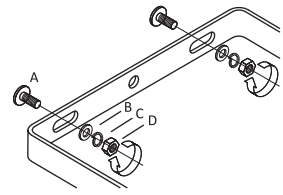

d
LEO LED 75W	180mm
LEO LED 100W	180mm
LEO LED 150W	180mm
LEO LED 200W	180mm
LEO LED 210W	180mm

2

Parts A, B, C, D are NOT included.
Teile A, B, C, D sind nicht im Lieferumfang enthalten.
Pièces A,B,C, D non incluses.

A:Screw

75W/100W-M10x85
150W/200W/210W-M12x100

B:Washer

75W/100W-φ10.5xφ20x2
150W/200W/210W-φ13xφ24x2.5

C:Spring washer

75W/100W-φ10.2xφ15.4x6.5
150W/200W/210W-φ12.2xφ18.4x3.1

D:Nut

75W/100W-M10
150W/200W/210W-M12

3