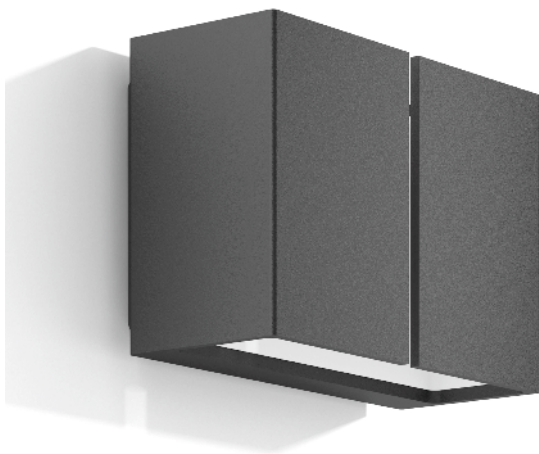

ASK

LOOM
DESIGN

AC 220-240V
11W - 370 lm - 2700 K - IP65
SIZE: W 165 X H 115 X D 80 MM

Die-casting aluminium alloy; Pure aluminium alloy; Clear tempered glass
The central axis line of light divides the fixture is its typical design, up and down wall light, $2 \times 55^\circ$ beam angle.

BLACK **NO. 807-001**
WHITE **NO. 807-002**

LAMPFEBER®
SCANDINAVIA

WWW.LAMPEFEBER.COM