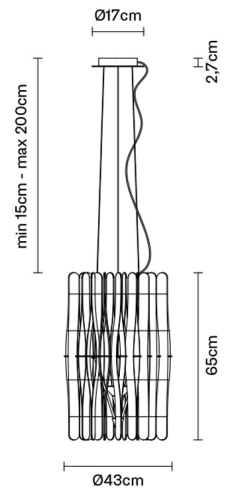

STICK

F23A0269

Matali Crasset

Description

Pendant lamp whose light is discreetly diffused from a frame decorated with laths of Ayous wood. Structure and stem in powderpainted metal, or structure in powder-painted metal with stem in Toulipier wood.

Bulb

Weight Lamp

Net: 2.33 kg

Packaging

Gross weight: 2.44 kg
Volume: 0.139 m³
Number of boxes: 2

Specs

EAC IP20

Dimensions