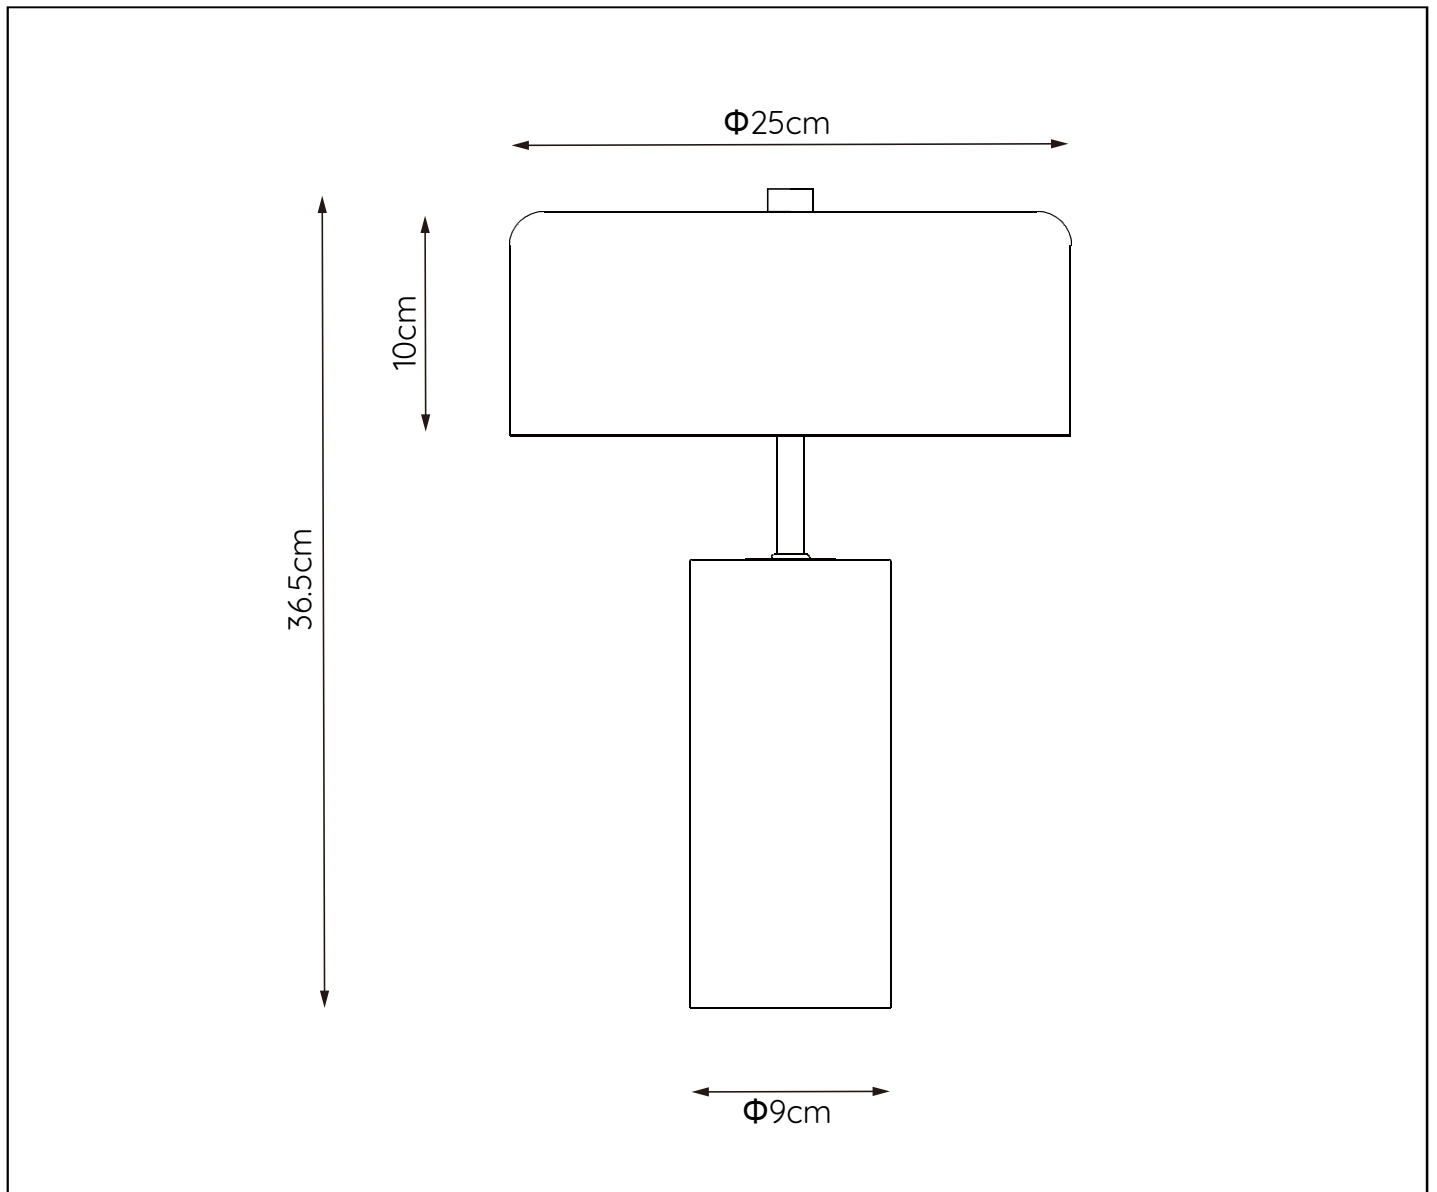

### General

**Dimensions LXWXH:** 25x25x36.5CM

**Height minimum:** 36.5cm

**Height maximum:** 36.5cm

**Dimensions shade:** D25cmX10cm

**Main material:** Metalst+Marble

**Ceiling rose material:** Gold metal/Black marble GoldMetal/White marbl

### Product Specifications

**Dimmalie:** YES

**Light direction:** Around (Diffuse)

**Adjustable in height:** NO

**Directional:** Not Directional

**Cable:** Yes,Cable on Product

**Cable length:** 180cm

**Sensor:** Without Sensor

## MIRASOL

item number: 34540/03/30/30

EAN code: 5411212343390

item number: 34540/03/30/31

EAN code: 5411212343406

For more specifications, dimensions please visit

[www.lucide.com](http://www.lucide.com)

## INSTALLATION DRAWING SPECIFICATIONS