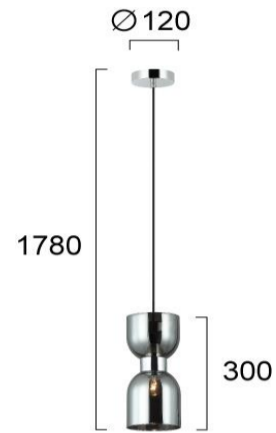

Product Datasheet

Code	4291901
Description	Pendant Lamp Smoke Memory
Family	MEMORY
Type	PENDANT
Type of Lamp	E27
Watt	1 x Max 40W
Volt	220-240 VAC
Hertz	50-60 Hz
Class	Class II
IP	IP20
Environment	Indoor
Color	SMOKE / CHROME
Material	GLASS / ELECTROSTATIC PAINTED STEEL
Length	D:120
Height	H:1780
Width	