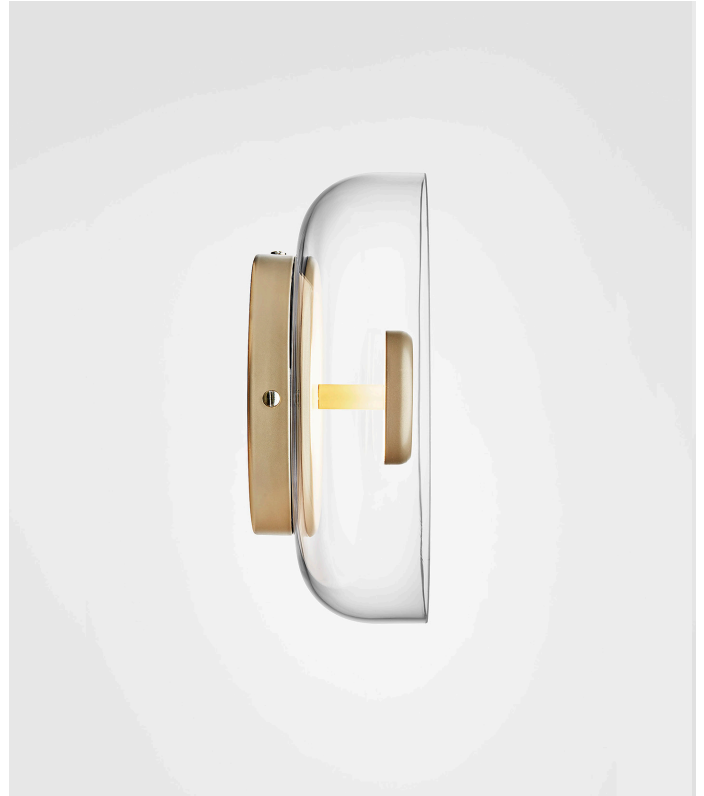

NUURA

BLOSSI WALL/CEILING

Design: Sofie Refer, 2018. EU-model.

Blossi Wall/Ceiling in mouth-blown Clear glass and Nordic Gold finish.

Inspired by the golden light during the Nordic fall, Blossi Collection is designed to give an indirect and soft light.

A special recessed LED provides a soft light reflected in the metallic finish of the shade. Blossi Collection has beautifully rounded glass lampshades that complete the soft appearance.

The Blossi collection has a wide variety of uses and is suitable for both domestic and public spaces.

Blossi Wall/Ceiling Single or positioned in a row the glowing disc lends captivating appeal. Besides domestically the piece can be found in hotels, restaurants and shops.

Blossi collection:

The Blossi collection include the following products:

TECHNICAL INFO

Product no.: 02480121

Type: Wall Light - Indoor

Colour:

Glass: Clear

Metal: Nordic Gold

Materials:

Powder coated metal