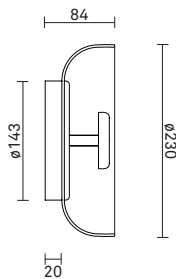

TECHNICAL INFO

Product no.: 02480121

Type: Wall Light - Indoor

Colour:

Glass: Clear

Metal: Nordic Gold

Materials:

Powder coated metal

Mouth-blown glass

Dimensions:

∅230mm x 90mm

Product weight:

Product: 995 g

Packaging:

Dimensions: L: 286mm x W: 286mm x H: 168mm

Weight: 420 g