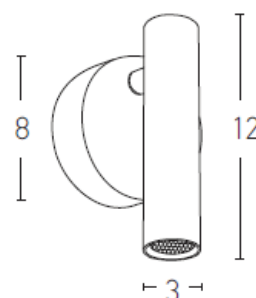

Hotel Lighting

H-47 | Wall lamp

Build in Led :	3W LED, 3000K, 80Lumen/W
Voltage:	220-240V
Operating Frequency:	50/60HZ
IP:	IP20
Class:	I
Color:	Copper
Material:	Metal-Aluminium-Acrylic
Base Diameter:	8 cm
Stick:	12cm x 3cm
Special Features:	Switch On/Off
Net Weight:	0.35 Kg

Description

Movable Wall lamp with Build in Led made by Metal & Aluminium in Copper finish.

LED
LIGHTING

5213007830814

PRODUCT DATA SHEET