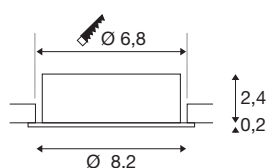

NEW TRIA® 68

recessed ceiling light, round, max. 10W GU10, white

Discover the new generation of our NEW TRIA® recessed ceiling light with even more modularity for an individual lighting experience. Top sellers such as the NEW TRIA® 68 GU10 version are also available as a complete set. A variety of design options are guaranteed thanks to replaceable LED lights and the three elegant housing colours (black/white/aluminium). The pivot range allows flexible alignment of the high-quality light. And thanks to the 68mm mounting ring supplied, the downlights can also be installed quickly and simply.

TECHNICAL DATA

| | |
|-------------------------|-------------------|
| Item no. | 1007368 |
| Socket | GU10 |
| Lamp | LED GU10 51mm |
| Number of sockets | 1 |
| Lamps included | No |
| Tilt range | 30 ° |
| Rotating or tilting | Tilttable |
| IP Code | IP 20 |
| Impact resistance class | IK 02 |
| Impact resistance | 0.2 Joule |
| Assembly | Recessed |
| Assembly details | Ceiling |
| Primary nominal voltage | 220-240V ~50/60Hz |
| Safety class | II |
| Wattage | 10 W |
| Color | white |
| Height | 2.6 cm |
| Diameter | 8.2 cm |
| Net weight | 0.1 kg |
| Gross weight | 0.107 kg |
| Shape of cut-out | round |
| Installation depth | 6.5 cm |

| | |
|-----------------------|--------|
| Installation diameter | 6.8 cm |
| BIG WHITE Page | 138 |

Recommended lamp

| | |
|---------|--|
| 1005273 | QPAR51 GU10 , LED light, 6W 2200 2700K CRI90 36° |
| 1005079 | LED lightbulb QPAR51 , GU10, 3000K, white |
| 1005076 | LED lightbulb QPAR51 , GU10, 2700K, white |
| 1005082 | LED lightbulb QPAR51 , GU10, 4000K, white |