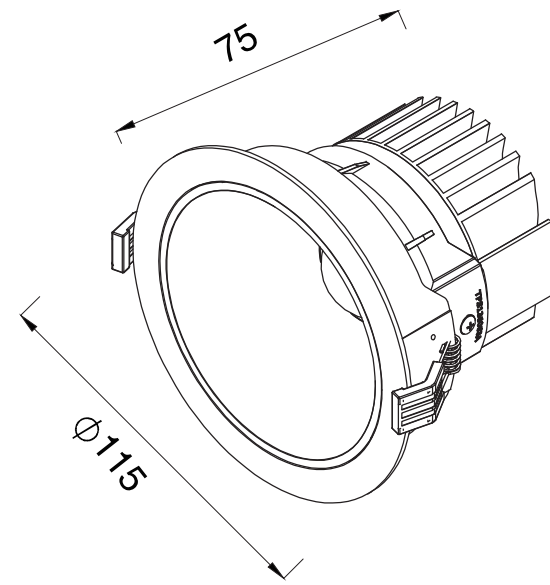

CENTRO

Model: D212/D222
Input: DC 350mA
Power: 13W

SAFETY INSTRUCTIONS

- -The appliance should be installed, connected and tested by qualified electrician, and in accordance with local regulations.
- -Turn off the power supply before installation or maintenance of the appliance, and make sure that the cables will not be squeezed or damaged by sharp edges.
- -Clean the appliance with a soft cloth and a standard PH neutral detergent. Stainless steel surfaces should be maintained regularly.
- -Misuse of, or changes to the appliance shall nullify the guarantee. The manufacturer is free to change the design, specifications and instructions for assembly.

THE APPLIANCE SHOULD NOT BE COVERED BY INSULATION BLANKET OR SIMILAR MATERIALS IN ANY CASE.

⚠ DO NOT CONNECT THE APPLIANCE DIRECT TO HIGH-VOLTAGE POWER SUPPLY IF NO DRIVER CONNECT. USE THE CORRECT DRIVER TO CONNECT.