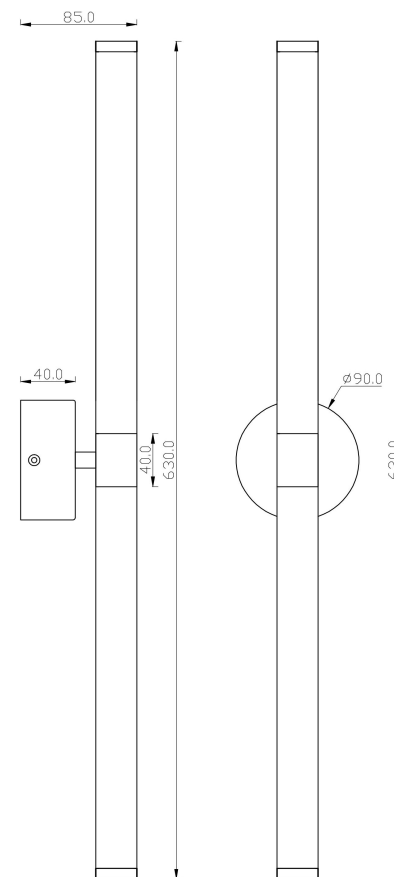

Instruction

MOD106WL-L16B3K

MAX 16W
1 400 Lumen

Model: MOD106WL-L16B3K
Collection: Modern
Series: Axis
Wall Lamps