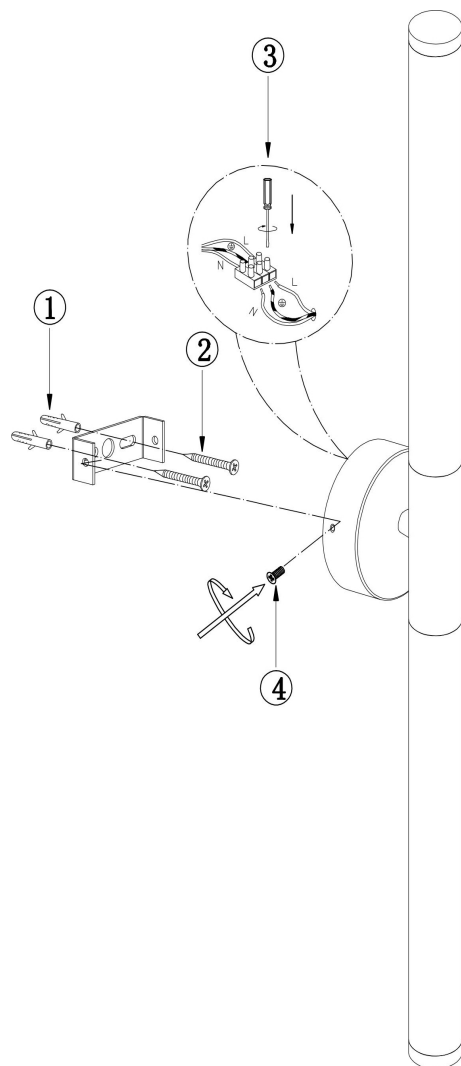

Instruction

MOD106WL-L16B3K

MAX 16W
1 400 Lumen

Model: MOD106WL-L16B3K
Collection: Modern
Series: Axis
Wall Lamps