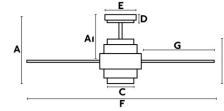

Class: I

Material: Steel motor, wood blades and PC difusser

Designer: CONILLAS

Recommended bulb:

Length: 1320 mm

Net Width: 1320 mm

Height: 460 mm

Diameter: 1320 Ø

Net Weight: 8.00 kg

Volume: 0.05506 m³

A	A1	B	C	D	E	F	G
460/18.1"	330/13"	280/11"	Ø145/5.7"	55/2.1"	Ø150/5.9"	Ø1320/51.9"	576/22.7"

8421776089693