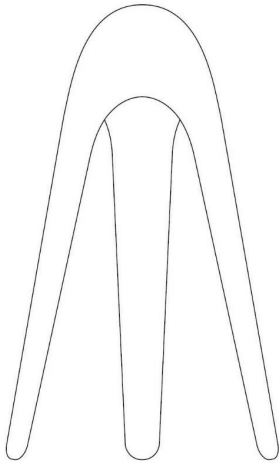

825/GR cyborg

design karim rashid, 2015

Table lamp direct diffused light. Structure in cast aluminum lacquered available in pastel colors: white, light blue, light lime green, light grey; also available with a natural aluminum finish. White opal polycarbonate diffuser. LED light source integrated, electronic drive on the plug. Touch-sensor ON/OFF switch.

825/GR cyborg

family:	cyborg	Body Color:	<input type="radio"/> other available colors <input checked="" type="radio"/> <input type="radio"/> <input type="radio"/>
Designers:	Karim Rashid	Diffuser Color:	<input type="radio"/>
Utilization:	indoor	Body Materials:	aluminium
Typology:	table lamps	Diffuser Materials:	opal polycarbonate
Certifications:			
Market:	This item is available in the following countries: EUROPE		

Dimensions

Width:	-
Height:	31 cm
Length:	-
Depth:	-
Diameter:	20 cm

Hole Diameter:	-
Hole Depth:	-
Net weight:	1 Kg

Light Source

Watt:	4,5W
Lumen:	450 lm
Light Source:	led
CRI:	>90
duration:	50000
CCT:	3000K
Energy degree:	A++

technical drawing

Dimensions

Width: -
 Height: 31 cm
 Length: -
 Depth: -
 Diameter: 20 cm

Hole Diameter: -
 Hole Depth: -
 Net weight: 1 Kg

photometrics data

cyborg 825/GR
design karim rashid, 2015