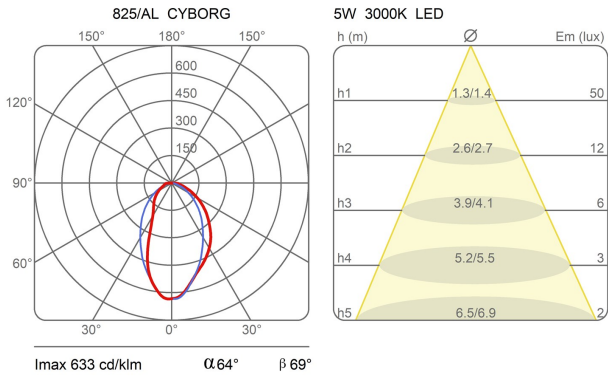

Dimensions

Width:	-
Height:	31 cm
Length:	-
Depth:	-
Diameter:	20 cm

Hole Diameter:	-
Hole Depth:	-
Net weight:	1 Kg

Light Source

Watt:	4,5W
Lumen:	450 lm
Light Source:	led
CRI:	>90
duration:	50000
CCT:	3000K
Energy degree:	A++

Device Specifications

Type of emission:	direct	Power cable length:	175 cm	Driver:	included
Power:	4W	Steel cable length:	-	Power supply assembly:	external
Light output:	187lm	Glow Wire Test:	-	Power supply:	electronic driver on the plug
Beam angle:	-	Impact Resistance:	-	Type of dimming:	touch on the body
				Voltage:	230V

technical drawing

Dimensions

Width: -
 Height: 31 cm
 Length: -
 Depth: -
 Diameter: 20 cm

Hole Diameter: -
 Hole Depth: -
 Net weight: 1 Kg

photometrics data

cyborg 825/GR
design karim rashid, 2015