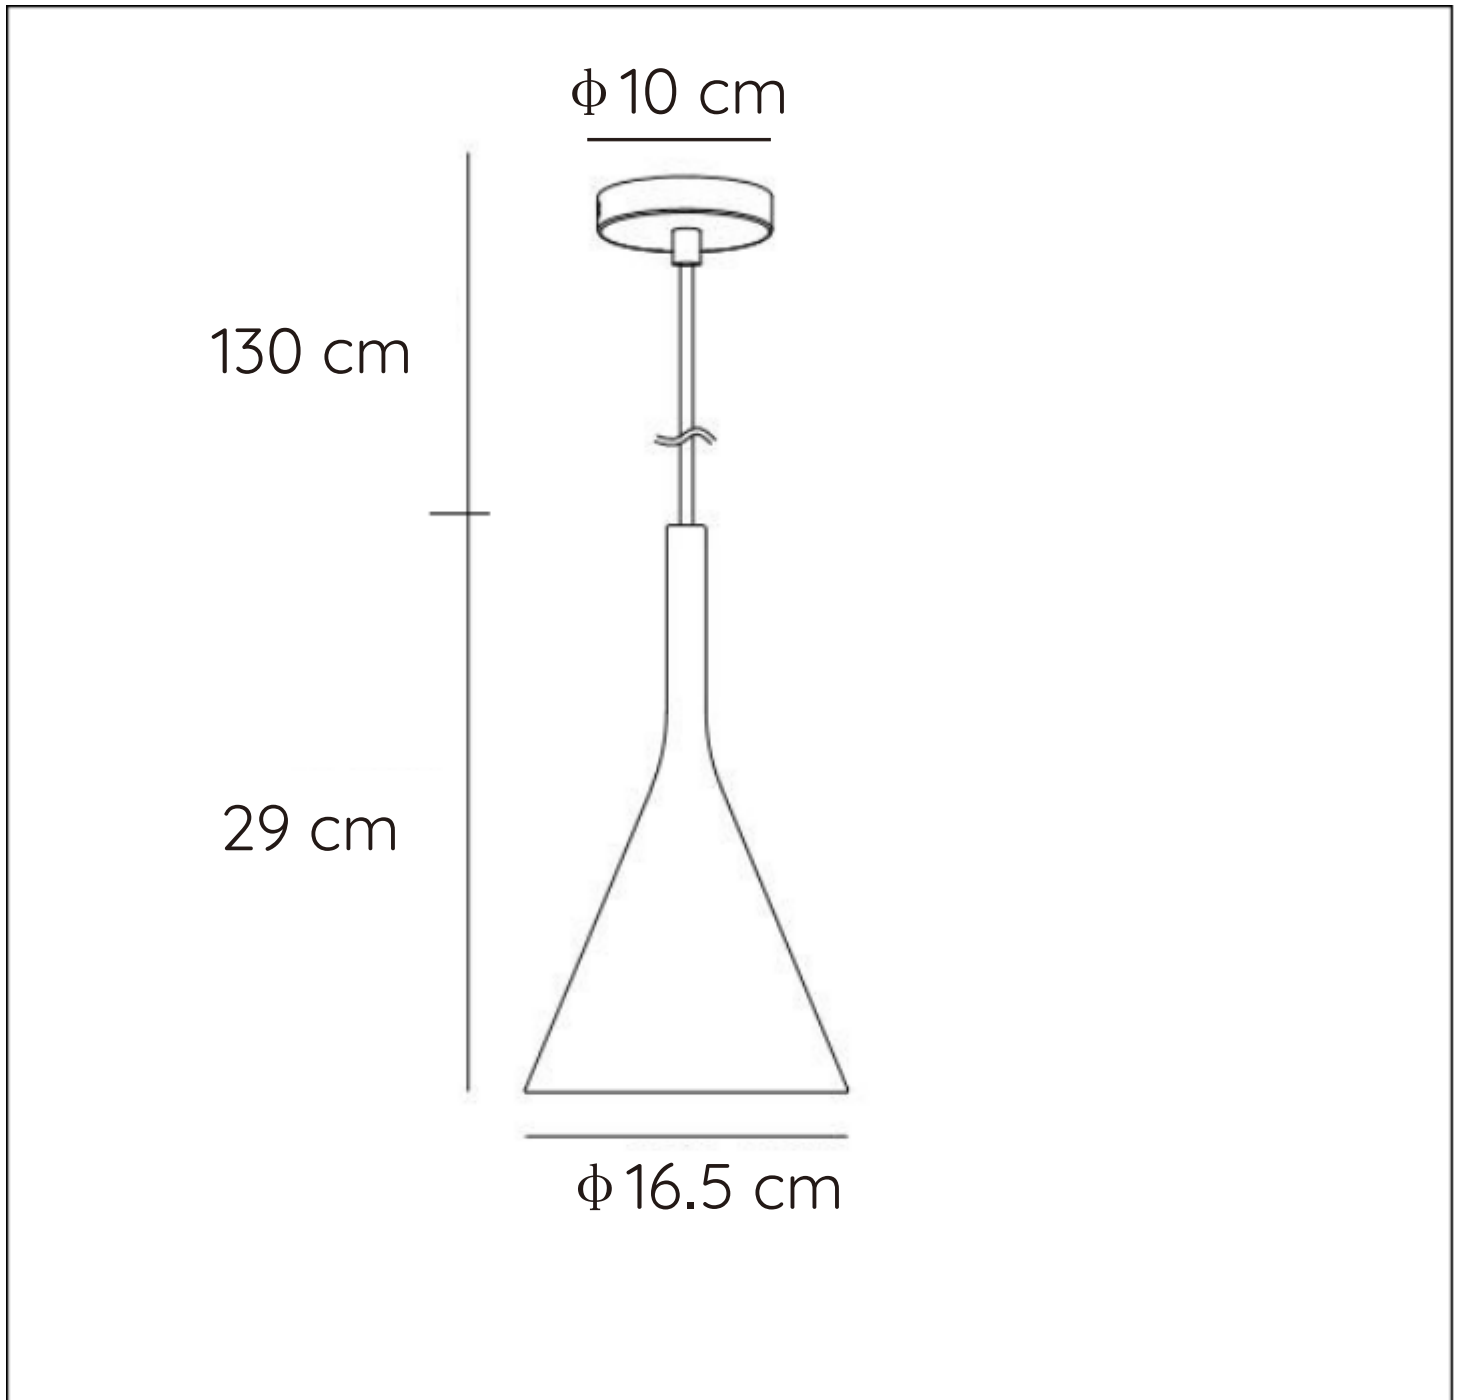

RECOMMENDED LUCIDE LIGHT SOURCE

49021/04/67

Light source dimmable : Yes

Light source incl. : No

General

Dimensions LxWxH : 16.5 cm x 16.5 cm x 159 cm

Height minimum : -

Height maximum : 159 cm

Dimensions shade LxWxH : -

Main material : Gypsum

Ceiling rose material : Metal

Color : White

Style : Modern

Shape : Round

Weight : 1,1 kg

Warranty : 2 years

Product specifications

Dimmable : Yes

Light direction : Downlight

Adjustable in height : Adjustable In Height (Before Installation)

Directional : Downwards

Cable : Yes, Cable On Product

Cable length : 130 cm

Bulb type & maximum wattage : E27- max.40W

For more specifications of this product please visit

www.lucide.com

GIPSY

Item number : 35406/16/31

EAN code : 5411212351562

1

2