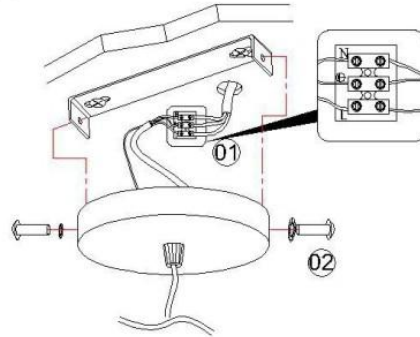

Product specifications

Dimmable : Yes

Light direction : Downlight

Adjustable in height : Adjustable In Height (Before Installation)

Directional : Downwards

Cable : Yes, Cable On Product

Cable length : 130 cm

Sensor : Without Sensor

Control : Light Switch Control

IP-Class : 20

Electric class : 1

Light source including ? : No

Lamp socket : E27

Light source number : 1

Power requirements : 220-240V~50/60Hz

Bulb type & maximum wattage : E27- max.40W

For more specifications of this product please visit

www.lucide.com

GIPSY

Item number : 35406/16/31

EAN code : 5411212351562

1

2