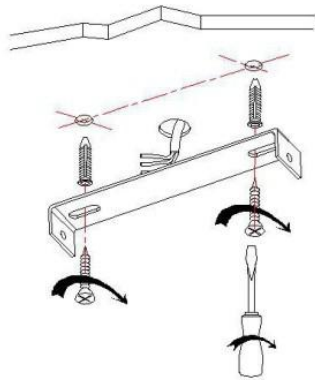

Product specifications

Dimmable : Yes

Light direction : Downlight

Adjustable in height : Adjustable In Height (Before Installation)

Directional : Downwards

Cable : Yes, Cable On Product

Cable length : 130 cm

Bulb type & maximum wattage : E27- max.40W

For more specifications of this product please visit

www.lucide.com

GIPSY

Item number : 35406/16/31

EAN code : 5411212351562

1

2