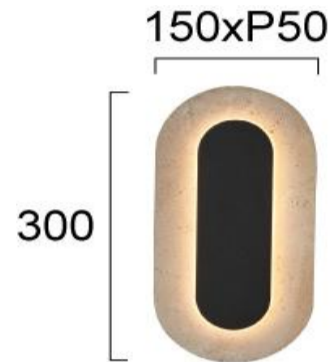

Product Datasheet

Code	4339900
Description	Wall Light L:150 Miranda
Family	MIRANDA
Type	WALL LIGHTS
Type of Lamp	LED module
Watt	10W
Volt	220-240V AC
Hertz	50/60 Hz
Class	Class I
IP	IP20
Environment	Indoor
Color	BEIGE / BLACK
Material	TRAVERTINE/ACRYLIC/ELECTROSTATIC PAINTED STEEL
Length	L:150
Height	H:300
Width	P:50
Kelvin	3000K
Lumen	342Lm
Beam Angle	Beam Angle 120* / CRI 92
Dimmable	Non-Dimmable