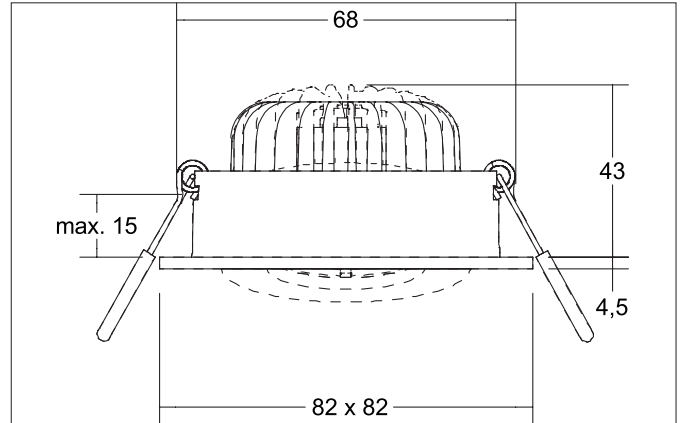

BB37 LED recessed spot set, on/off switchable
 Article no. 38398173

Light.
 For Generations.

Tender
 LED recessed spot set, on/off switchable, Round. Toolless ceiling installation by installation springs. Ceiling cut-out Ø 68 mm, Installation depth 43 mm, Length 82 mm, Width 82 mm, Weight 0,189 kg, Reflector silver with rotationssymmetrical, deep, wide distributed light intensity. optimal light distribution due to a polycarbonat clear cover. Luminous flux 680 lm, Power 1 x 7 W, System Efficiency 97 lm/W, Light colour warm white, Correlated color temprature (CCT) 3.000 K, Colour rendering index CRI > 80, Rated life time L70/B50 at 25 °C: 50000 h, Housing material: Aluminium / Plastic, Colour: White structure, Permissible ambient temperature (ta): -20 °C - +25 °C, Protection class (EN 61140): II, Degree of protection (DIN EN 60529): IP20. With electronic driver, on/off switchable.

Article data	
Article no.	38398173
GTIN	4251433953081
Series name	BB37
Short description	LED recessed spot set, on/off switchable
Material	Aluminium / Plastic
Colour	White
Type of surface	Structure
Shape	Square
Built-in diameter	68 mm
Installation depth	43 mm
Length	82 mm
Width	82 mm
Hight	4.5 mm
Weight	0.189 kg

BB37 LED recessed spot set, on/off switchable

Article no. 38398173

Light.
For Generations.

Lighting technology	
Colour temperature	3.000 K
Light colour	White
Light output	Direct
Luminous flux	680 lm
System efficiency	97 lm/W
Colour rendering	CRI > 80
Reflector	High-gloss
Reflektorfarbe	silver
Beam angle	40°
Light sharing	Symmetric

Operating technology of the luminaire	
---------------------------------------	--

Operating technology of driver	
Length	68 mm
Width	35 mm
Hight	21 mm
AC nominal voltage min	220 V
AC nominal voltage max	240 V
Frequenz max.	50 Hz
Frequenz max.	50 Hz
Dimmable	No
Control	on/off
Starting current	10 A (max.10ms)
Power min	1 W
Power	7.2 W
Current	350 mA
Degree of protection	IP20
Protection class	II
Flickerfrei	Yes