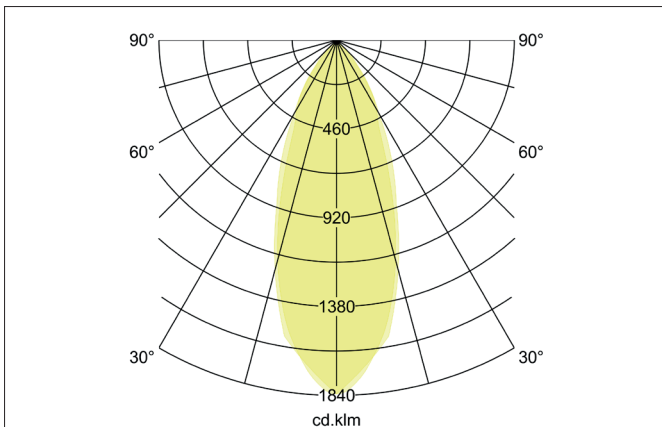

BB37 LED recessed spot set, on/off switchable
 Article no. 38398173

Light.
 For Generations.

Tender
 LED recessed spot set, on/off switchable, Round. Toolless ceiling installation by installation springs. Ceiling cut-out Ø 68 mm, Installation depth 43 mm, Length 82 mm, Width 82 mm, Weight 0,189 kg, Reflector silver with rotationssymmetrical, deep, wide distributed light intensity. optimal light distribution due to a polycarbonat clear cover. Luminous flux 680 lm, Power 1 x 7 W, System Efficiency 97 lm/W, Light colour warm white, Correlated color temprature (CCT) 3.000 K, Colour rendering index CRI > 80, Rated life time L70/B50 at 25 °C: 50000 h, Housing material: Aluminium / Plastic, Colour: White structure, Permissible ambient temperature (ta): -20 °C - +25 °C, Protection class (EN 61140): II, Degree of protection (DIN EN 60529): IP20. With electronic driver, on/off switchable.

Article data	
Article no.	38398173
GTIN	4251433953081
Series name	BB37
Short description	LED recessed spot set, on/off switchable
Material	Aluminium / Plastic
Colour	White
Type of surface	Structure
Shape	Square
Built-in diameter	68 mm
Installation depth	43 mm
Length	82 mm
Width	82 mm
Hight	4.5 mm
Weight	0.189 kg

BB37 LED recessed spot set, on/off switchable

Article no. 38398173

Light.
For Generations.

Lighting technology	
Colour temperature	3.000 K
Light colour	White
Light output	Direct
Luminous flux	680 lm
System efficiency	97 lm/W
Colour rendering	CRI > 80
Reflector	High-gloss
Reflektorfarbe	silver
Beam angle	40°
Light sharing	Symmetric

Operating technology of the luminaire	
---------------------------------------	--

Operating technology of driver	
Length	68 mm
Width	35 mm
Hight	21 mm
AC nominal voltage min	220 V
AC nominal voltage max	240 V
Frequenz max.	50 Hz
Frequenz max.	50 Hz
Dimmable	No
Control	on/off
Starting current	10 A (max.10ms)
Power min	1 W
Power	7.2 W
Current	350 mA
Degree of protection	IP20
Protection class	II
Flickerfrei	Yes