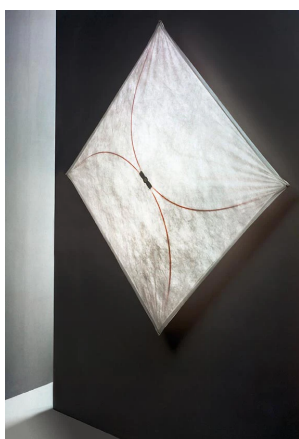

Ariette 2

by Tobia Scarpa , 1973

Wall or ceiling-mounted lamp providing diffused light.
Synthetic fabric diffuser. 30% fiberglass reinforced polyamide ceiling/wall fitting.

Mounting	Ceiling and wall
Environment	Indoor
Weight	1 Kg
Light sources available	4 x LED 8W E27 740lm 2700K [e] cod. RF25323 Dimmable 4 x LED 8W E27 740lm 3000K [e] cod. RF25317 Dimmable
Emergency	Without
Voltage	220-250V
Power	4x MAX 40W
Battery	No
Supply included	Yes
Materials	Fabric
Colors	 F0500009 - Fabric
Certificate	