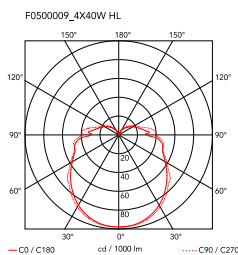

Ariette 2

by Tobia Scarpa , 1973

Wall or ceiling-mounted lamp providing diffused light.
Synthetic fabric diffuser. 30% fiberglass reinforced polyamide ceiling/wall fitting.

Mounting	Ceiling and wall
Environment	Indoor
Weight	1 Kg
Light sources available	4 x LED 8W E27 740lm 2700K [e] cod. RF25323 Dimmable 4 x LED 8W E27 740lm 3000K [e] cod. RF25317 Dimmable
Emergency	Without
Voltage	220-250V
Power	4x MAX 40W
Battery	No
Supply included	Yes
Materials	Fabric
Colors	 F0500009 - Fabric
Certificate	