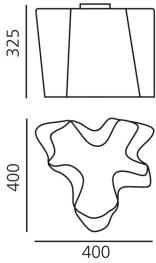

Logico Ceiling - Grey

Gerhard Reichert, Michele De Lucchi

IP20     Dimmerable: 

LUMINAIRE

- Watt: **116W**
- Voltage: **220V-240V**
- Delivered lumens output: **1639lm**
- CCT: **2900K**

Notes

Its modular shape lends itself to the creation and realisation of customized compositions, supplied as special project.

DESCRIPTION

PRODUCT CODE: 0452010A

FEATURES

- Article Code: **0452010A**
- Colour: **Grey**
- Installation: **Ceiling**
- Material: **Blown glass, aluminium**
- Series: **Design Collection**
- Environment: **Indoor**
- Area contract: **Hospitality, Office**
- Emission: **Diffused And Direct**
- design by: **Gerhard Reichert, Michele De Lucchi**

DIMENSIONS

- Length: **cm 40**
- Width: **cm 40**
- Height: **cm 32.5**

NOT INCLUDED SOURCES

- Category: **HALO**
- Number: **1**
- Lbs: **Qa60**
- Watt: **116W**
- Socket: **E27**
- Color Rendering: **1a**
- Color temperature (K): **2900K**