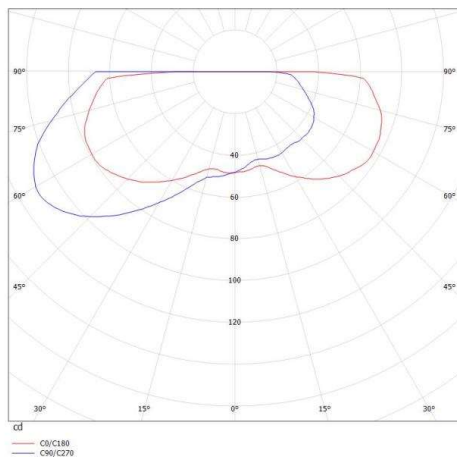

TEO T

101-500096ok

TEO T TABLE LUMINAIRE black, similar to RAL 9005, transparent, dimmable Touch Dim, IP20

DRAWING

TECHNICAL DETAILS

System perform. [W]	6
Bulb type	LED
Luminous flux [lm]	400
Colour temp. [K]	3000K
CRI	>80
Dimming	Touch Dim
Voltage [V]	220-400V 50/60Hz
Height [mm]	370
Diameter [mm]	160
IP protection class	IP20
Net weight [kg]	5,70
Color lamp	black
RAL	9005
Glass color	transparent
EAN-Number	9010506136852
Lifetime [h]	25 000

LIGHT DISTRIBUTION CURVE

The values are rated values. Power and luminous flux are initially subject to a tolerance of +/- 10%. Colour temperature tolerance: +/- 150 K. The values apply to an ambient temperature of 25°C unless otherwise specified.