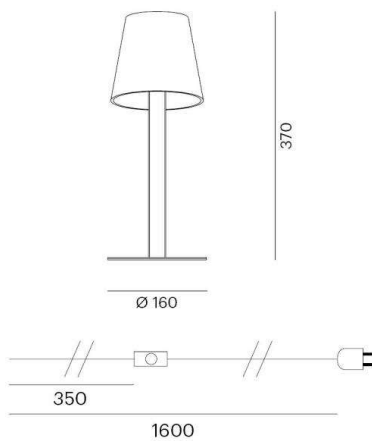

TEO T

101-500096ok

TEO T TABLE LUMINAIRE black, similar to RAL 9005, transparent, dimmable Touch Dim, IP20

DRAWING

TECHNICAL DETAILS

System perform. [W]	6
Bulb type	LED
Luminous flux [lm]	400
Colour temp. [K]	3000K
CRI	>80
Dimming	Touch Dim
Voltage [V]	220-400V 50/60Hz
Height [mm]	370
Diameter [mm]	160
IP protection class	IP20
Net weight [kg]	5,70
Color lamp	black
RAL	9005
Glass color	transparent
EAN-Number	9010506136852
Lifetime [h]	25 000

LIGHT DISTRIBUTION CURVE

The values are rated values. Power and luminous flux are initially subject to a tolerance of +/- 10%. Colour temperature tolerance: +/- 150 K. The values apply to an ambient temperature of 25°C unless otherwise specified.