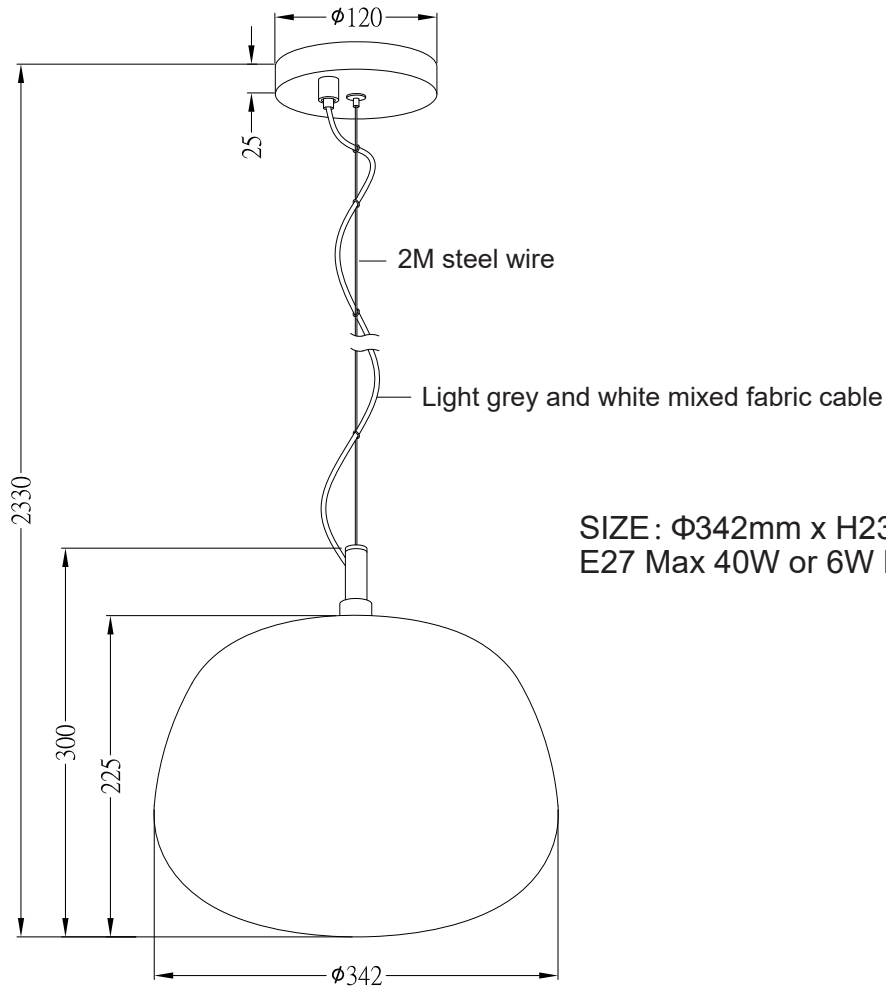

IT'S ABOUT RoMi[®]

A M S T E R D A M

↳ Technical drawing & packing details

SAPPORO HANGING LAMP (SAPPORO/H32/W)

SIZE: $\phi 342$ mm x H2330 mm Max.
E27 Max 40W or 6W LED.

PACKING DETAILS

Box Size: 41 x 41 x 41 cm
Total cbm: 0.069
G.W: 3.35 kgs
N.W: 1.95 kgs
Number of boxes: 1 pc