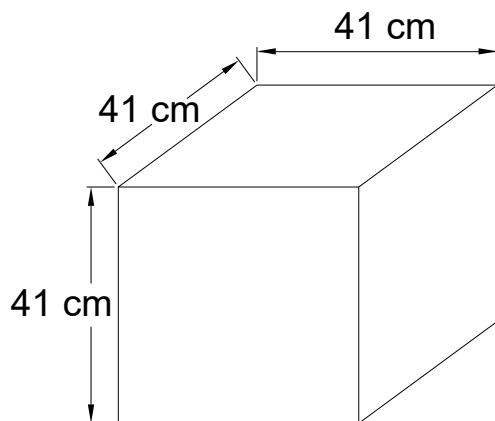

IT'S ABOUT RoMi[®]

A M S T E R D A M

↳ Technical drawing & packing details

SAPPORO HANGING LAMP (SAPPORO/H32/W)

SIZE: $\phi 342$ mm x H2330 mm Max.
E27 Max 40W or 6W LED.

PACKING DETAILS

Box Size: 41 x 41 x 41 cm
Total cbm: 0.069
G.W: 3.35 kgs
N.W: 1.95 kgs
Number of boxes: 1 pc