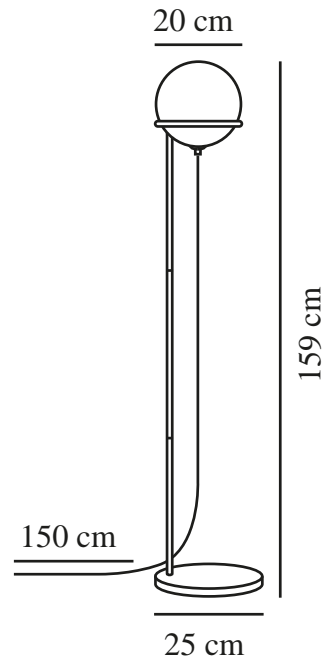

WILSON | FLOOR LAMP | BLACK

2412594003

nordlux®

Voltage (V): 220-240 Volt
IP degree: IP20
Maximum bulb wattage (W): 5W
Class (Class 1, Class 2, Class 3):
Class 2 (Double isolated)
Socket type: G9
Switch placement: On the cable
Parallel connection: False

Primary material: Glass
Secondary material: Metal
Colour of the cable: Black
Length of the cable (cm): 150
Surface material of the cable:
Plastic
Is the cable replaceable: False
Colour: Black

Height (cm): 159
Width (cm): 25
Shade Diameter (cm): 20
Outdoor base dimension (cm): 25
Length (cm): 25

EAN: 5704924018640
TUN: 2378671
Item Number: 2412594003
Pcs Per Master Carton: 2

Sales Box Height (cm): 29.5
Sales Box Width(cm): 33
Sales Box Depth (cm): 27
Sales Box Volume m³ : 0.0263
Product net weight (kg): 3.62

• Modern minimalist style • Adjustable shade position

The contemporary Wilson series features a black metal frame supporting a glass globe shade. Wilson creates a cosy ambiance wherever it's placed, emitting a soft and gentle light that spreads throughout the room. The glass shade can be adjusted to suit your needs.