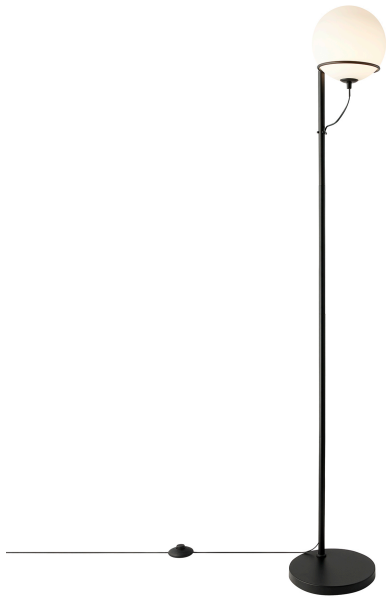

WILSON | FLOOR LAMP | BLACK

2412594003

nordlux®

Voltage (V): 220-240 Volt
IP degree: IP20
Maximum bulb wattage (W): 5W
Class (Class 1, Class 2, Class 3):
Class 2 (Double isolated)
Socket type: G9
Switch placement: On the cable
Parallel connection: False

Primary material: Glass
Secondary material: Metal
Colour of the cable: Black
Length of the cable (cm): 150
Surface material of the cable:
Plastic
Is the cable replaceable: False
Colour: Black

Height (cm): 159
Width (cm): 25
Shade Diameter (cm): 20
Outdoor base dimension (cm): 25
Length (cm): 25

• Modern minimalist style • Adjustable shade position

The contemporary Wilson series features a black metal frame supporting a glass globe shade. Wilson creates a cosy ambiance wherever it's placed, emitting a soft and gentle light that spreads throughout the room. The glass shade can be adjusted to suit your needs.